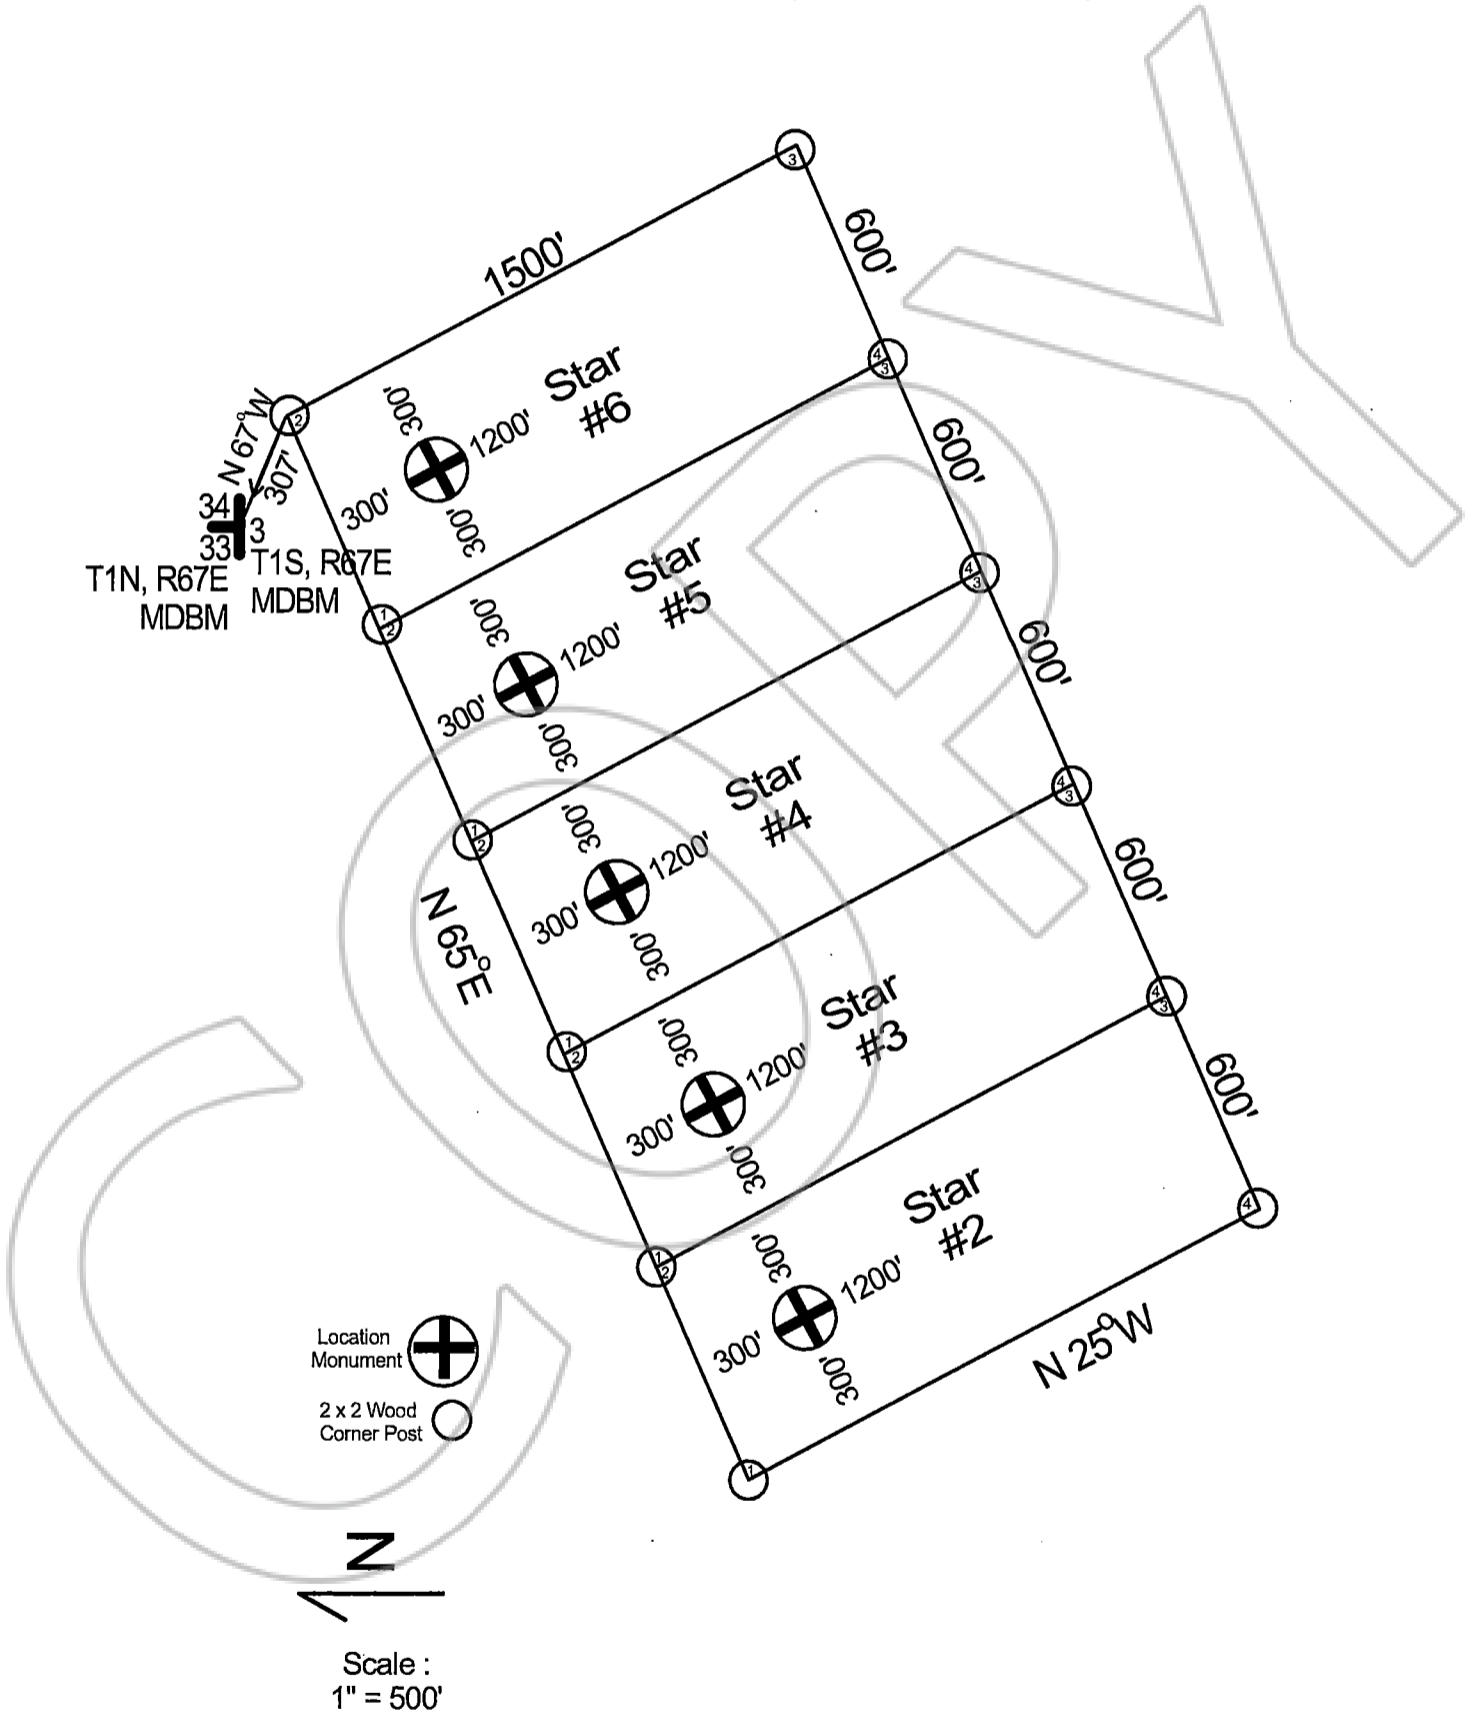

OFFICIAL RECORD
AMY ELMER, RECORDER

Map of the Star #2, Star #3, Star #4, Star #5, & Star #6.
Lode Claims
Lincoln County Nevada

H. Matan

Located by:
Stampede Metals Corp.
12600 W. Mile Wide Rd
Marana, AZ 85653