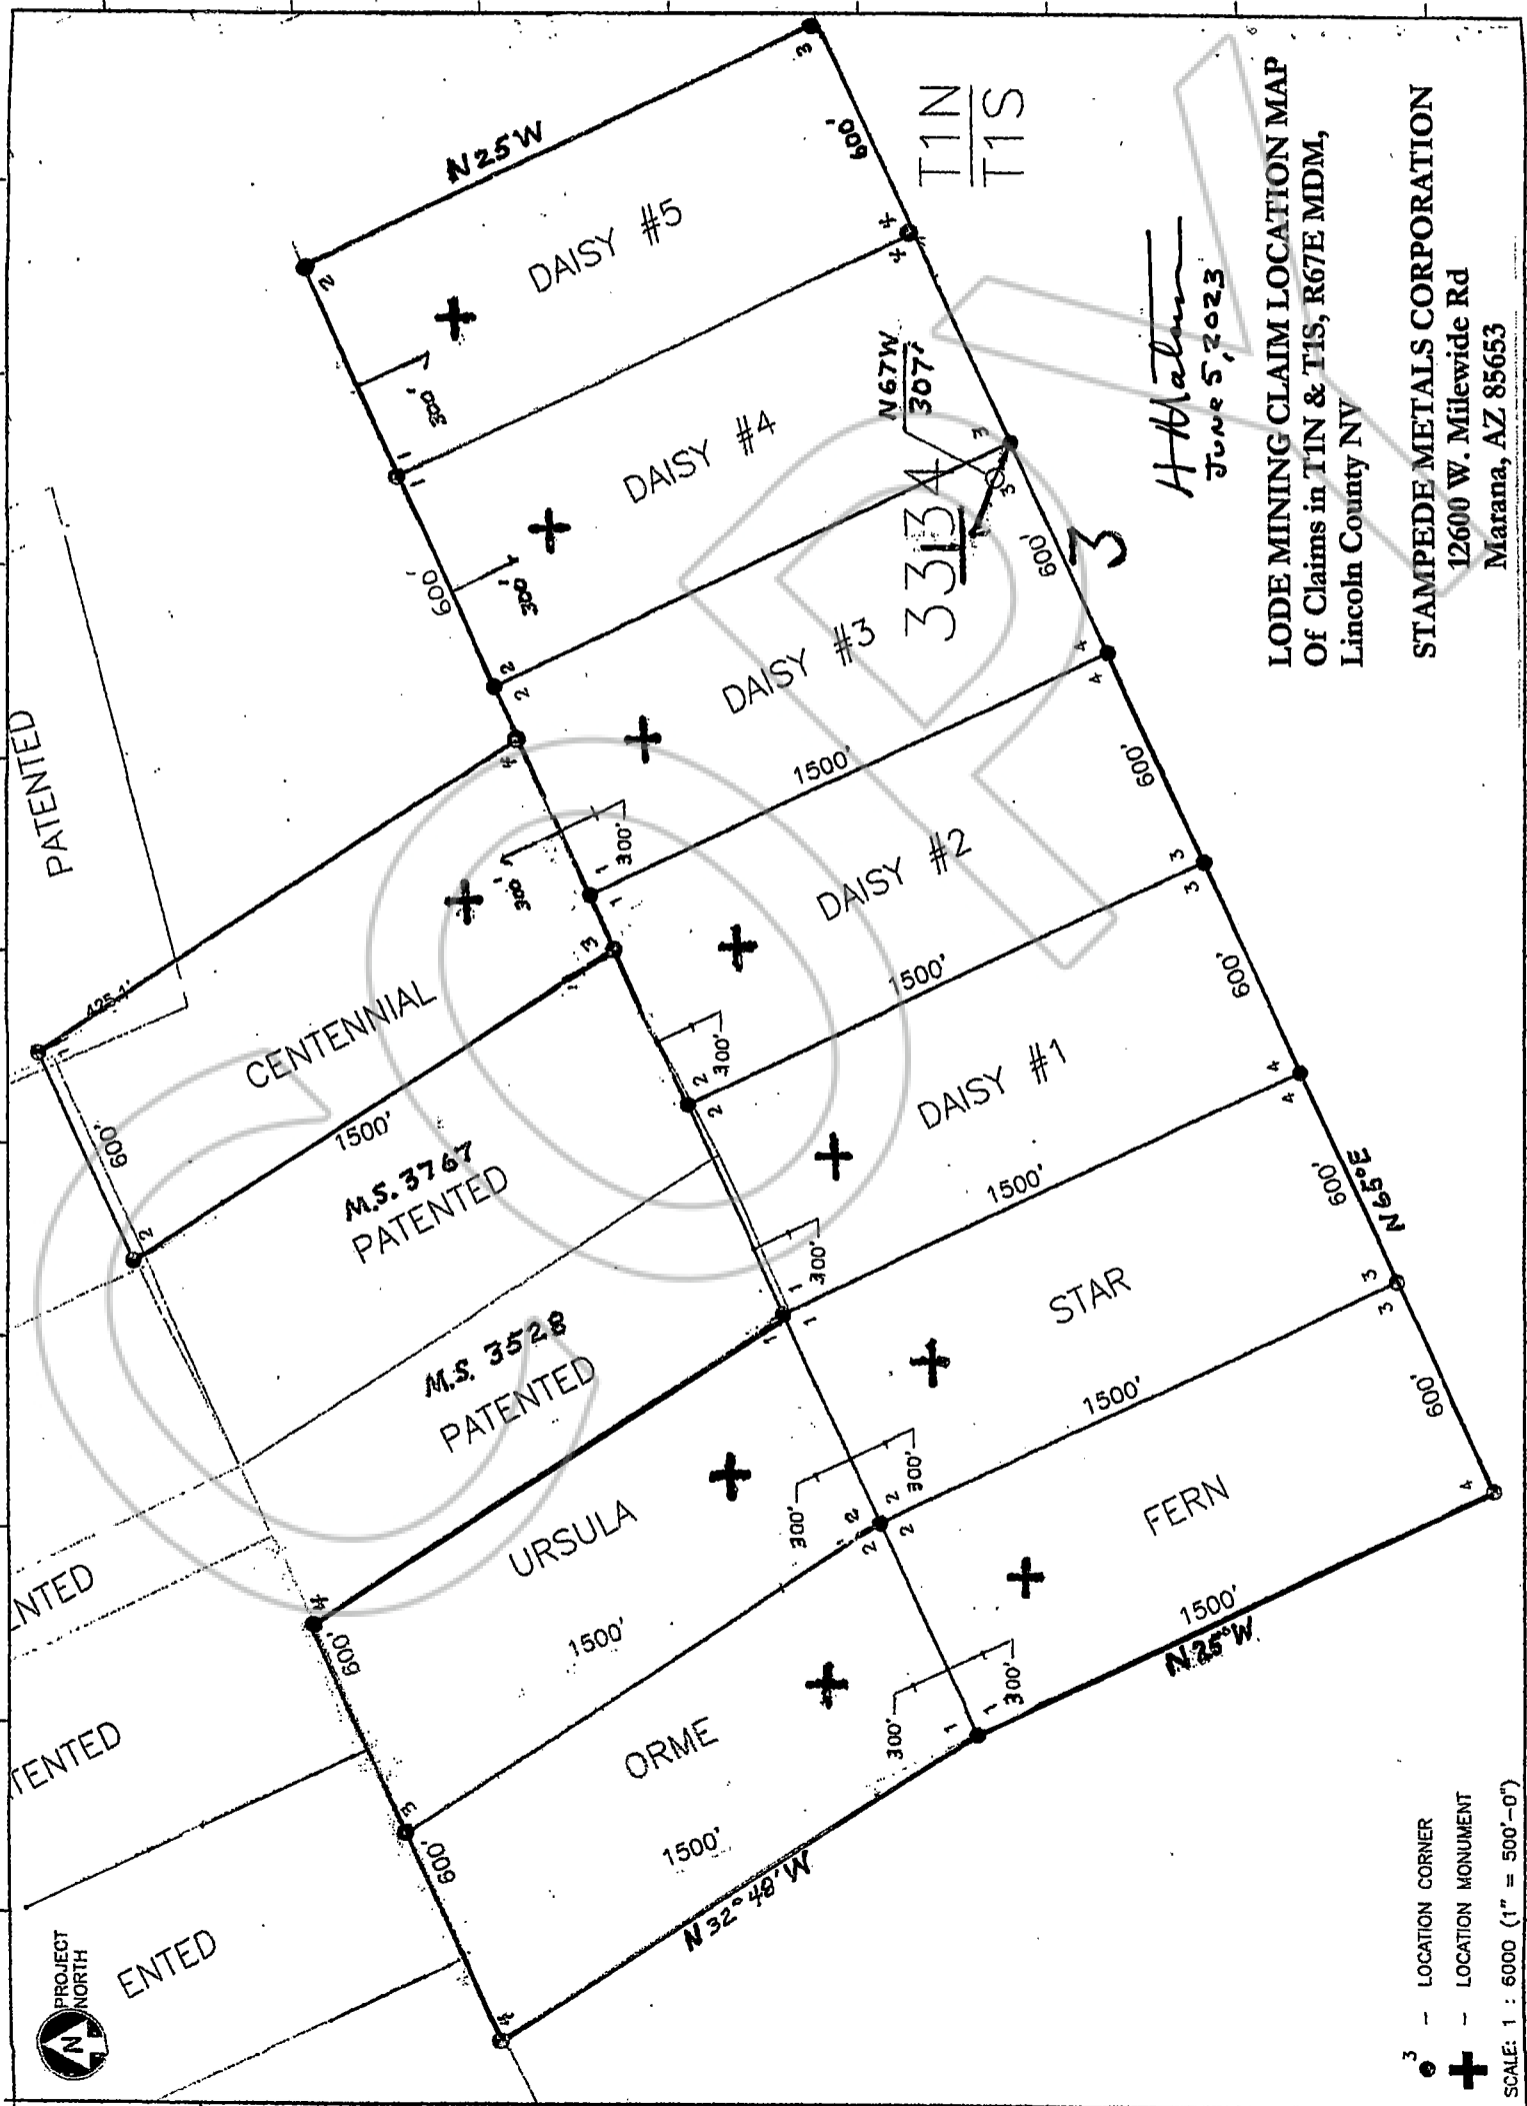

OFFICIAL RECORD  
 AMY ELMER, RECORDER

*H. Blain*  
 June 5, 2023

LODE MINING CLAIM LOCATION MAP  
 Of Claims in T1N & T1S, R67E MDM,  
 Lincoln County NV  
 STAMPEDE METALS CORPORATION  
 12600 W. Milewide Rd  
 Marana, AZ 85653

○ - LOCATION CORNER  
 + - LOCATION MONUMENT  
 SCALE: 1" = 6000' (1" = 500'-0')