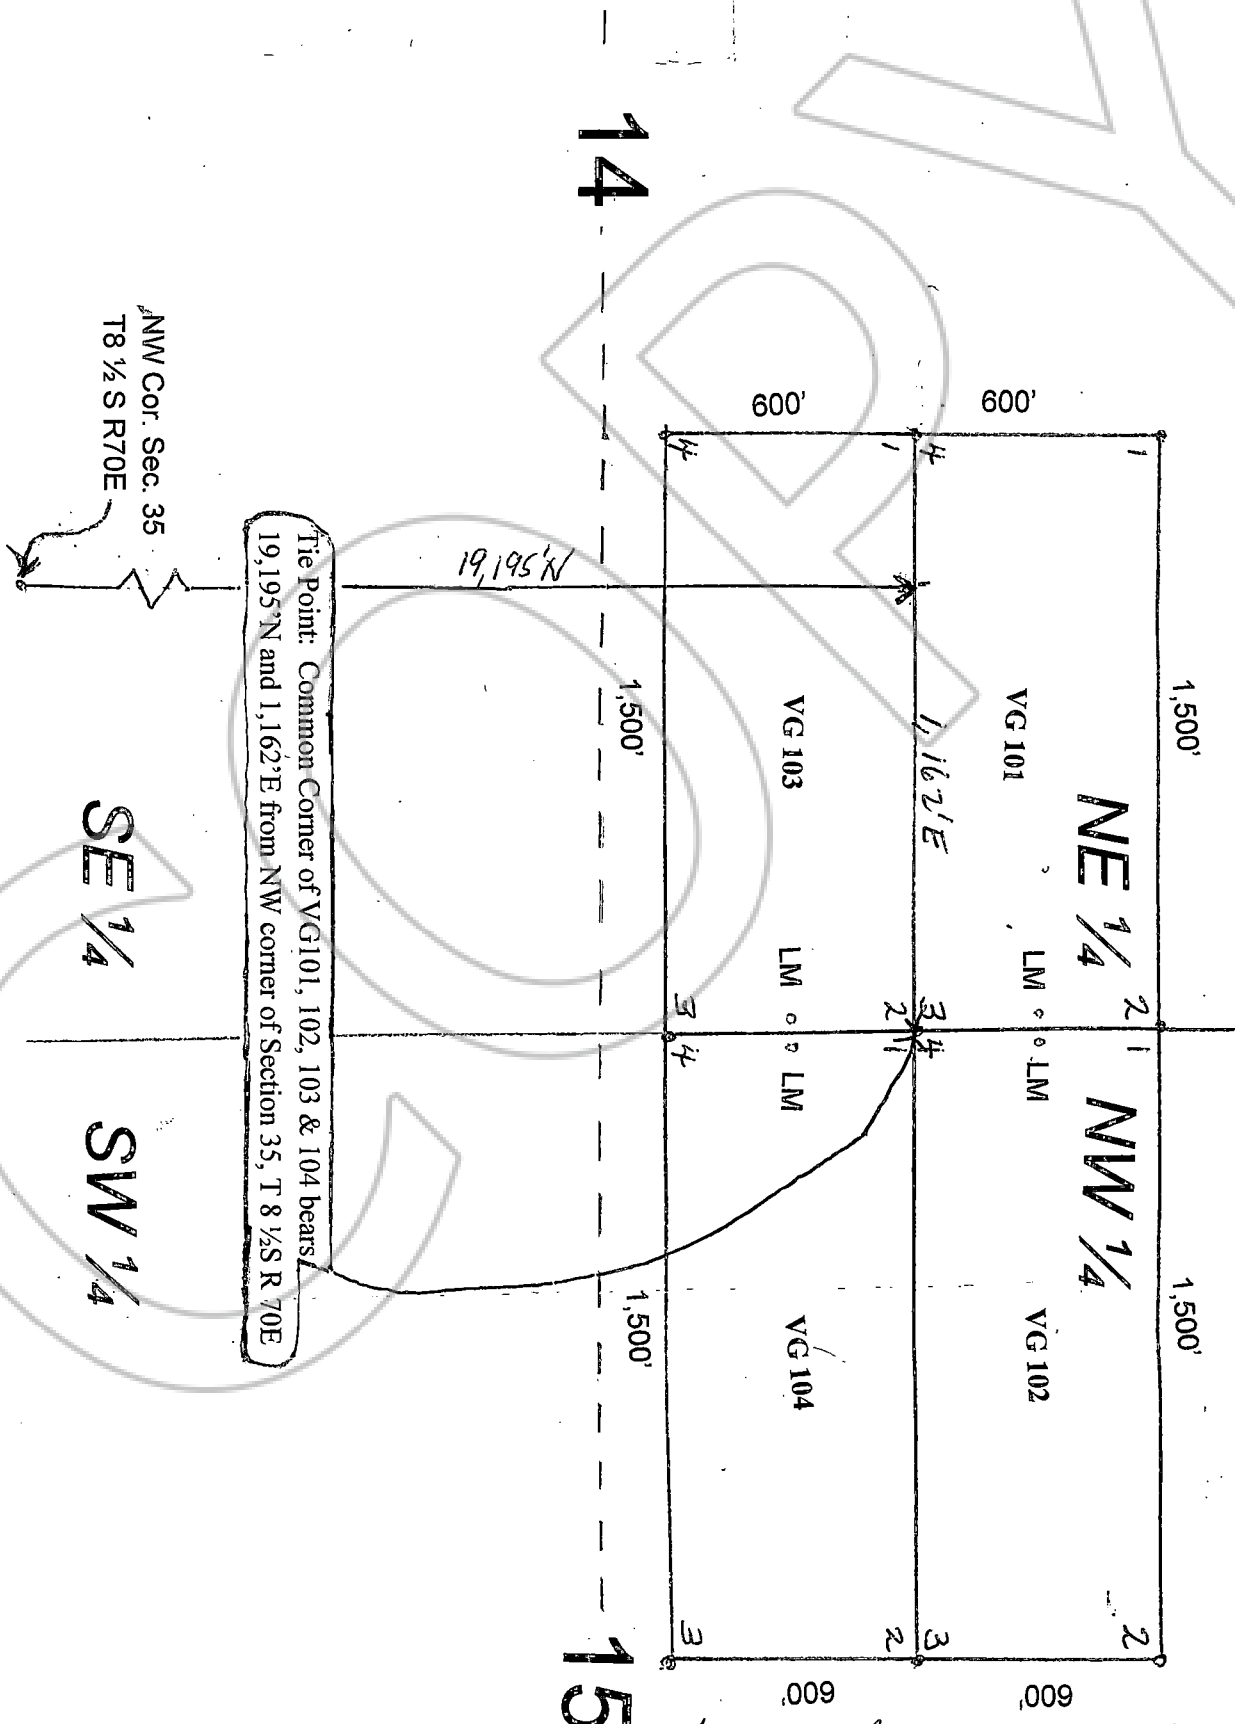

The following Document contains no Personal Information as defined by NRS 603A.040

MAP FILING FORM

Map of the VG Mining Claim Group in Sections 9, 10, 14 and 15 of Township 8S, Range 70E and Section 36 of Township 7S Range 70E, MDM Vigo Mining District, Lincoln County, Nevada Located November 12 and 16, 2022

Locator name & address: American Lithium Minerals, Inc.
6440 Sky Pointe Dr., Ste 140-149
Las Vegas, NV 89131
Location monuments denoted by "LM"
Scale: 1" = 500'

Map page 2 of 3

LINCOLN COUNTY, NV 2023-163744
Rec:$72.00 02/21/2023 08:02 AM
Total:$72.00 AMERICAN LITHIUM MINERALS INC Pgs=1 AK

OFFICIAL RECORD
AMY ELMER, RECORDER

RECORDER'S STAMP

Duane M. Duane, President