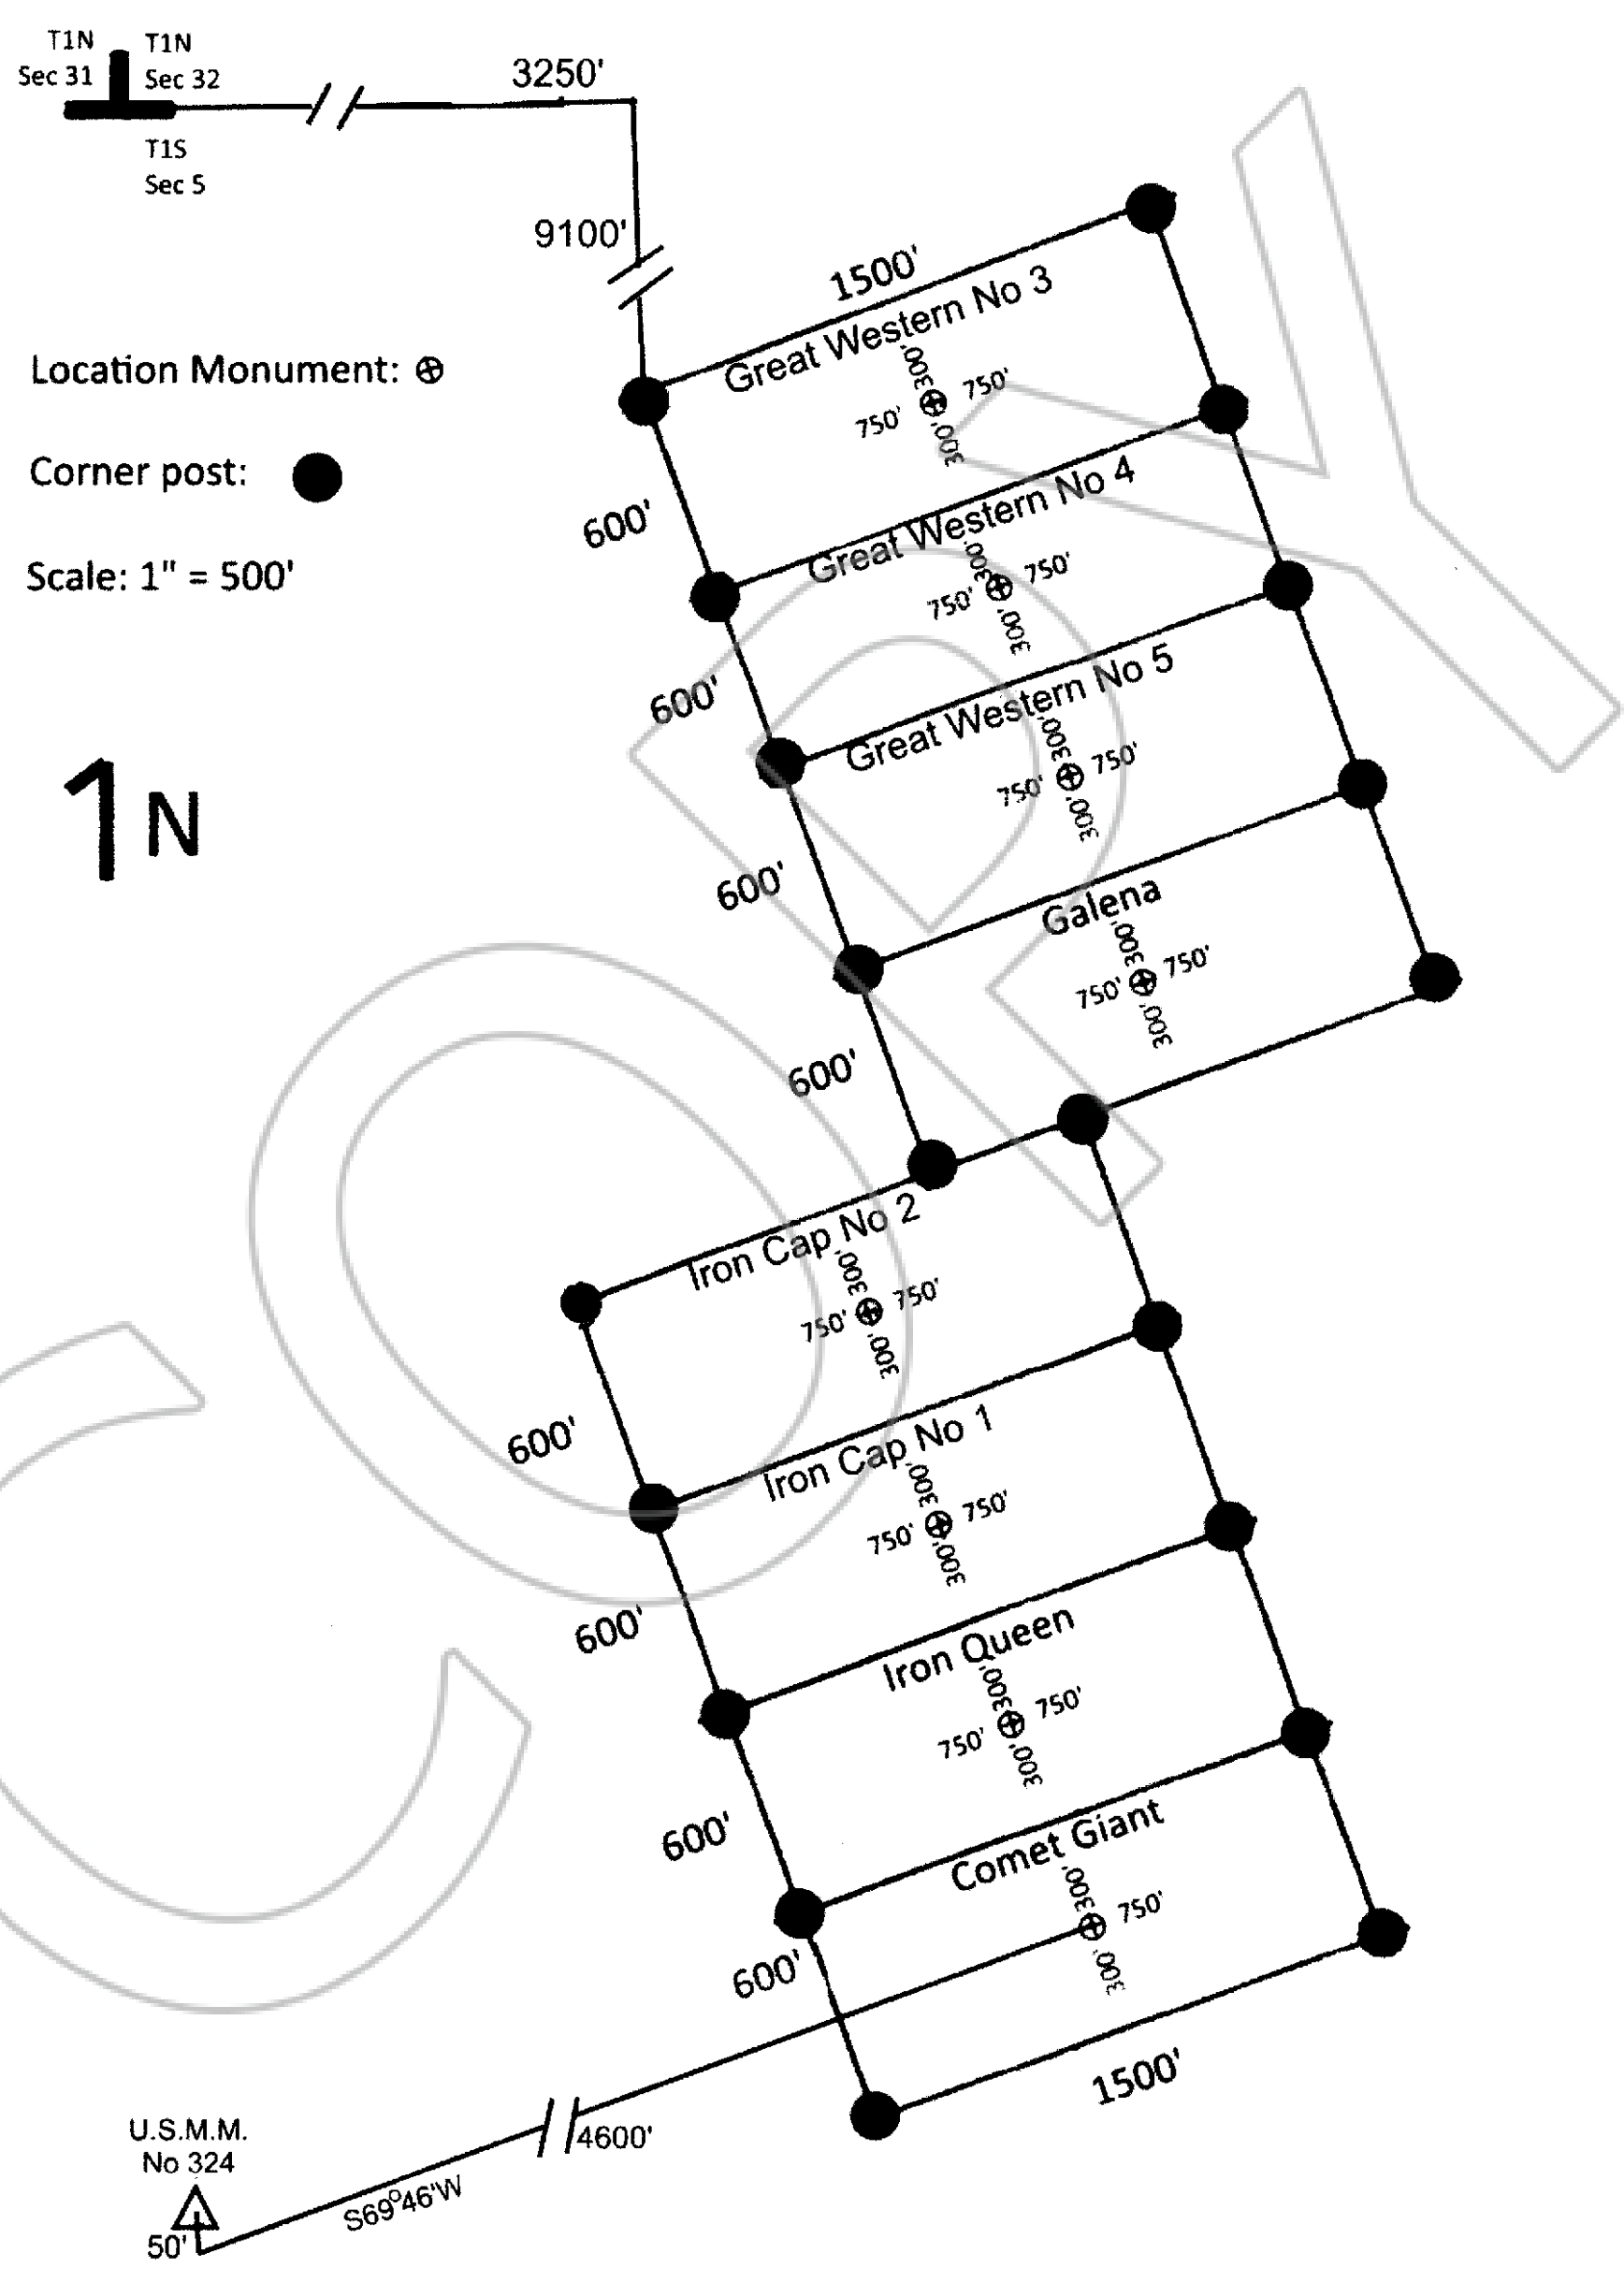

Recording Requested by:
Altair Mining Inc

When Recorded Mail Document to:
Altair Mining Inc
11251 E. Camino Del
Sahuaro
Tucson, Arizona 85749

For Recorders Use only

Title of Document:

Map of Great Western No 3, Great Western No 4, Great Western No 5,
Galena, Iron Cap No 1, Iron No 2, Iron Queen, & Comet Giant.

Lode Claims

Map of Great Western No 3, Great Western No 4, Great Western No 5, Galena, Iron Cap No 1, Iron Cap No 2, Iron Queen, & Comet Giant.

Lincoln County, Nevada

T1N Sec 31
T1N Sec 32
T1S Sec 5

3250'

9100'

Location Monument: ⊕

Corner post: ●

Scale: 1" = 500'

1N

Great Western No 3

Great Western No 4

Great Western No 5

Galena

Iron Cap No 2

Iron Cap No 1

Iron Queen

Comet Giant

U.S.M.M.
No 324

50'

S69°46'W