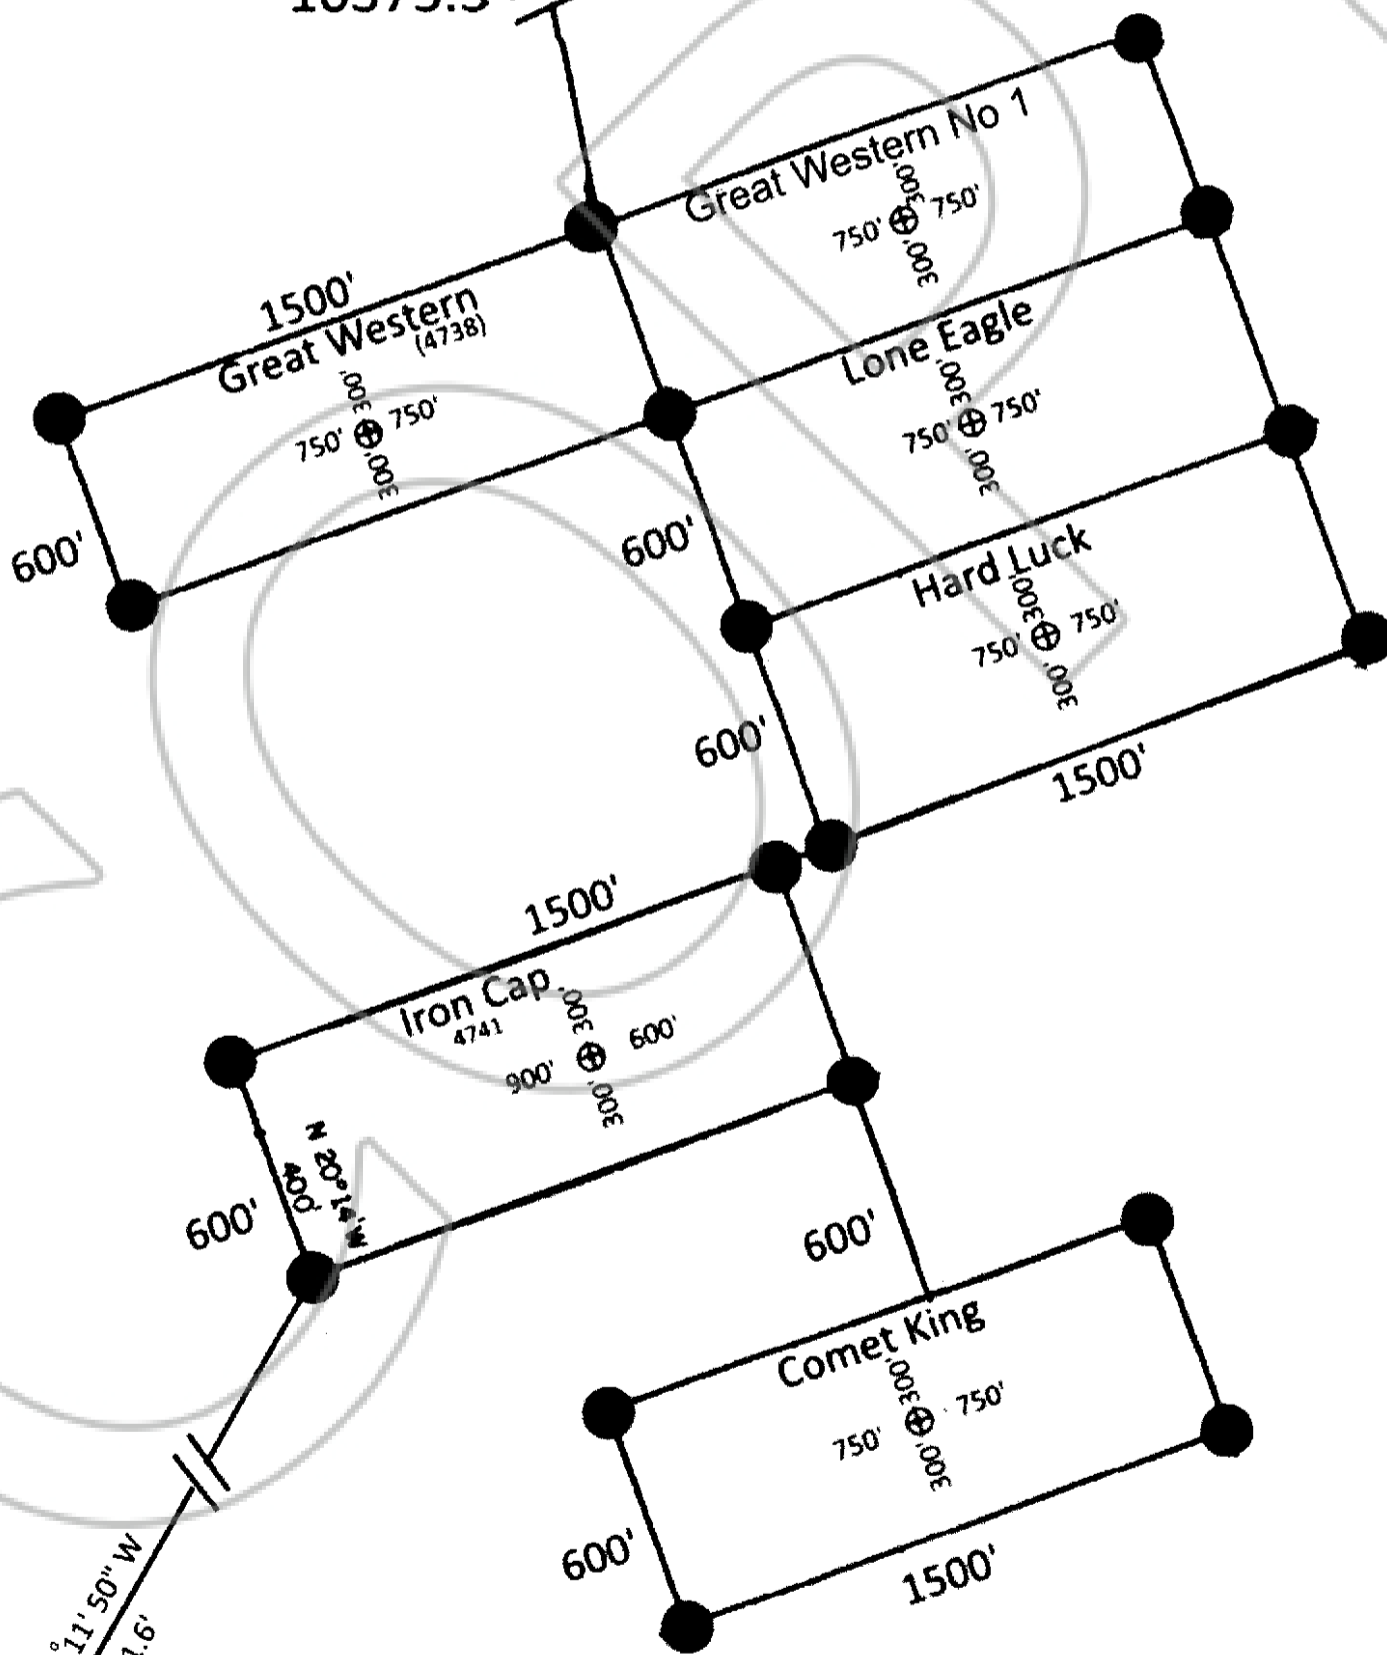

Recording Requested by:
Altair Mining Inc

When Recorded Mail Document to:
Altair Mining Inc
11251 E. Camino Del
Sahuaro
Tucson, Arizona 85749

For Recorders Use only

Title of Document:

Great Western, Great Western No. 1, Lone Eagle, Hard Luck, Iron Cap,
& Comet King.
Lode Claims

Map of Great Western, Great Western No. 1, Lone Eagle, Hard Luck, Iron Cap, & Comet King.

Lincoln County, Nevada

1N

T1N T1N R66E MDM
Sec. 31 Sec. 32
T1S
Sec 5

Location Monument: ⊕

Corner post: ●

Scale: 1" = 500'

10375.3'

U.S.M.M.
#324