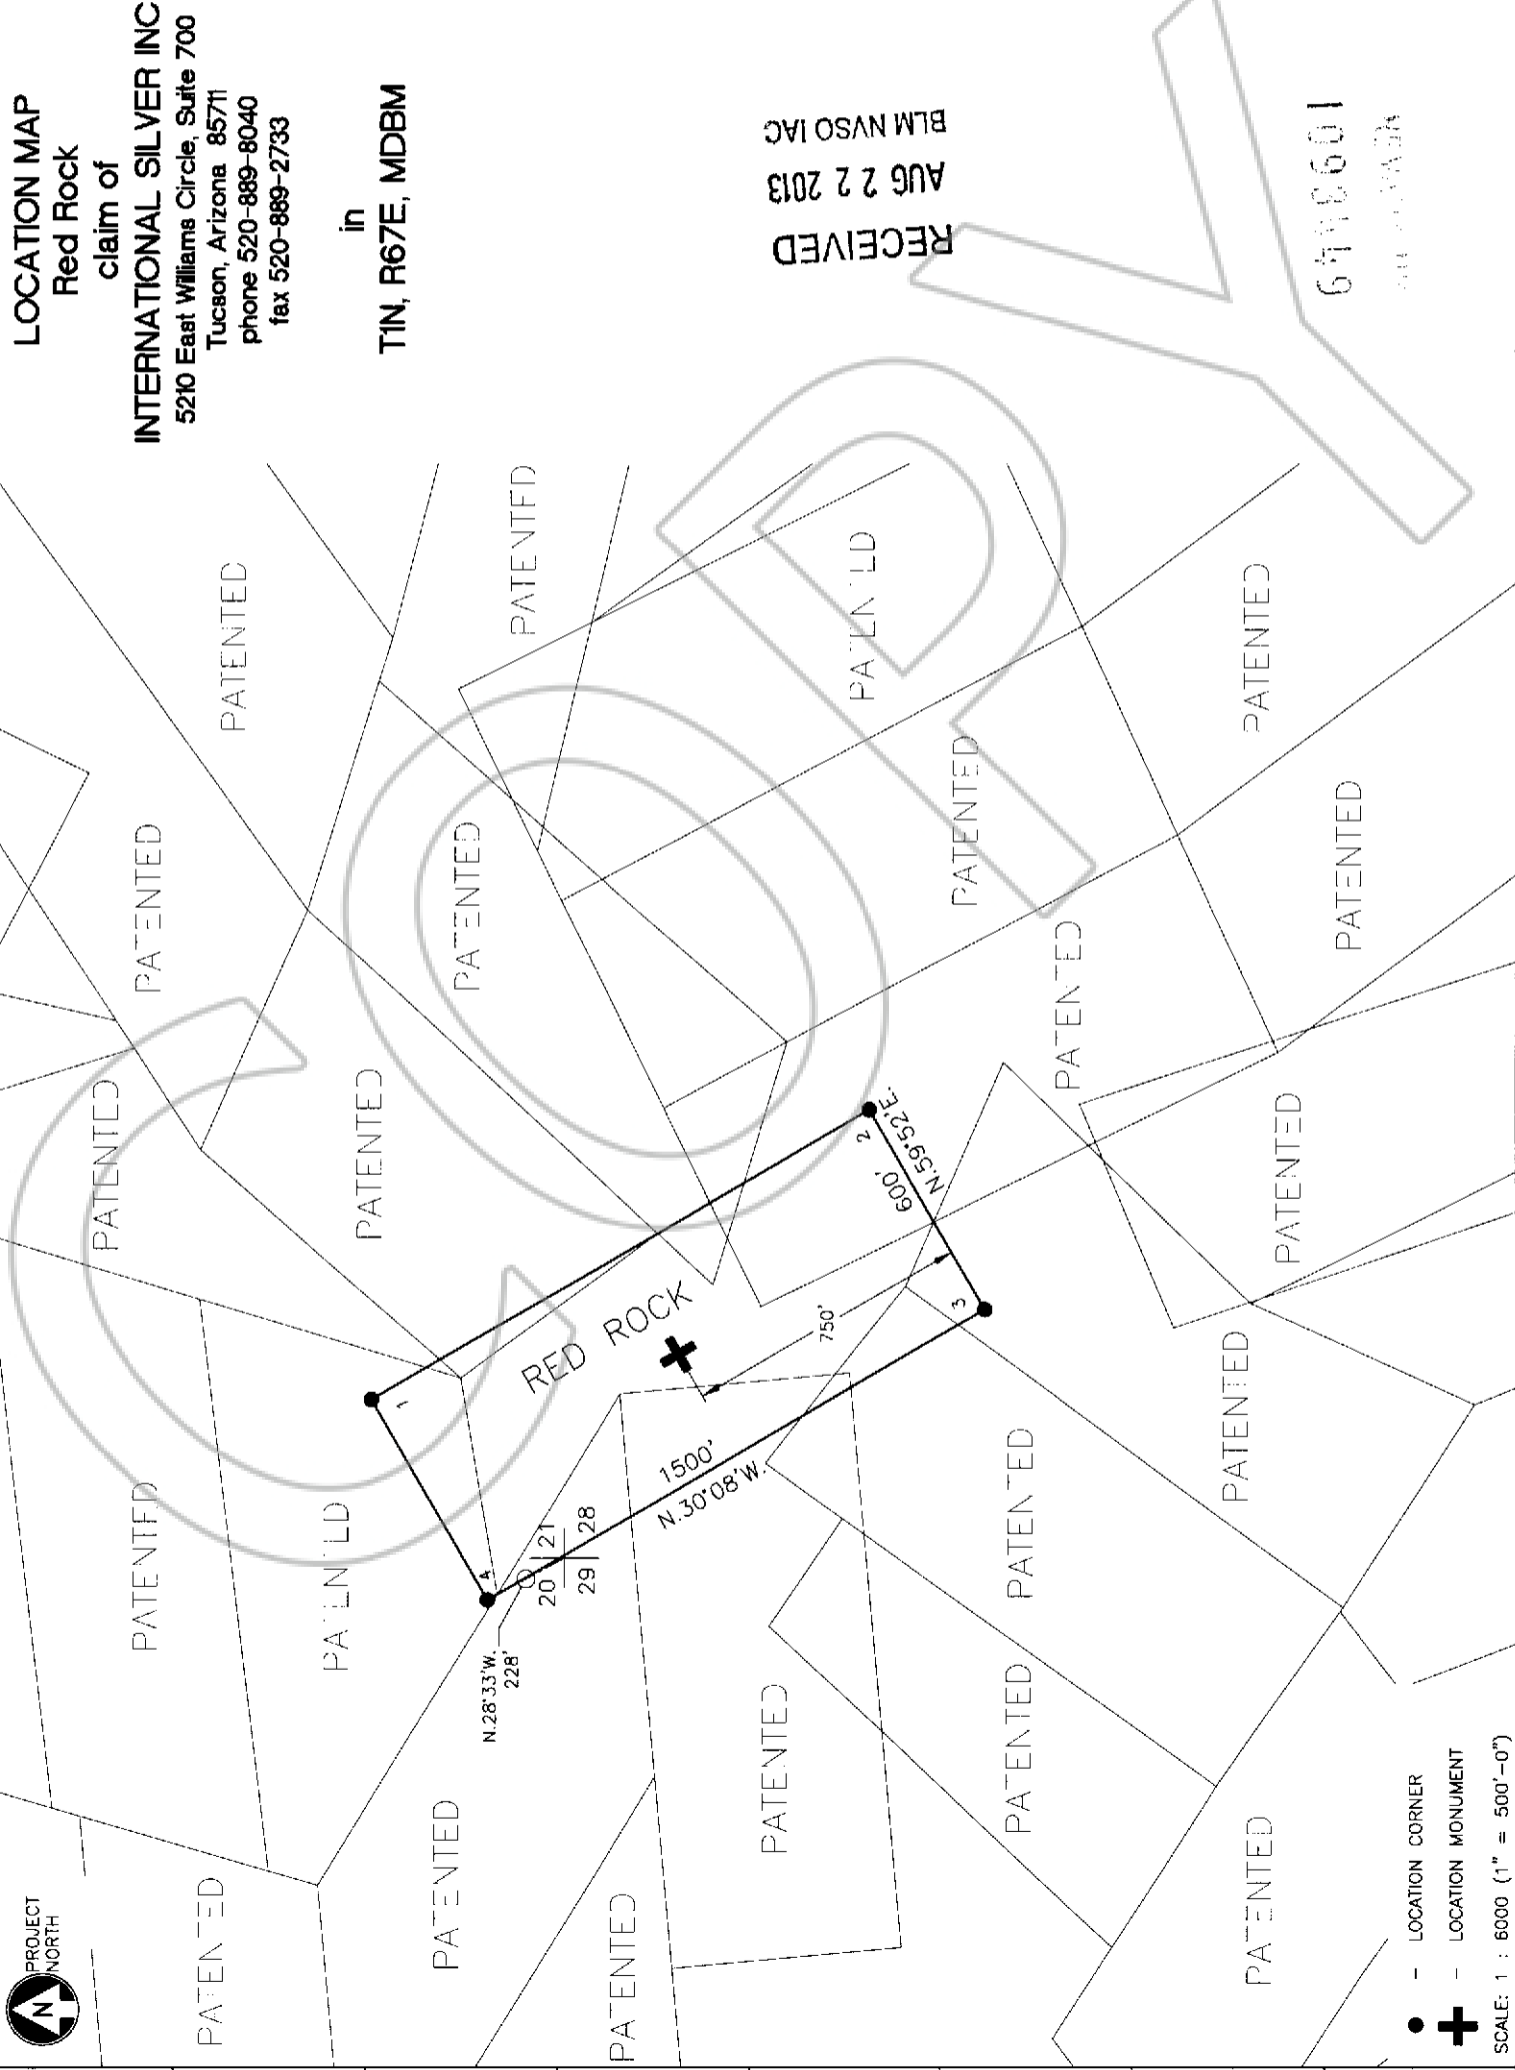

0143990

0210601

6440601

LOCATION MAP  
Red Rock  
claim of

INTERNATIONAL SILVER INC  
5210 East Williams Circle, Suite 700  
Tucson, Arizona 85711  
phone 520-889-8040  
fax 520-889-2733

in  
TIN, R67E, MDBM

RECEIVED  
AUG 2 2 2013  
BLM NVSO IAC

- - LOCATION CORNER
- ⊕ - LOCATION MONUMENT

SCALE: 1" = 6000 (1" = 500'-0")