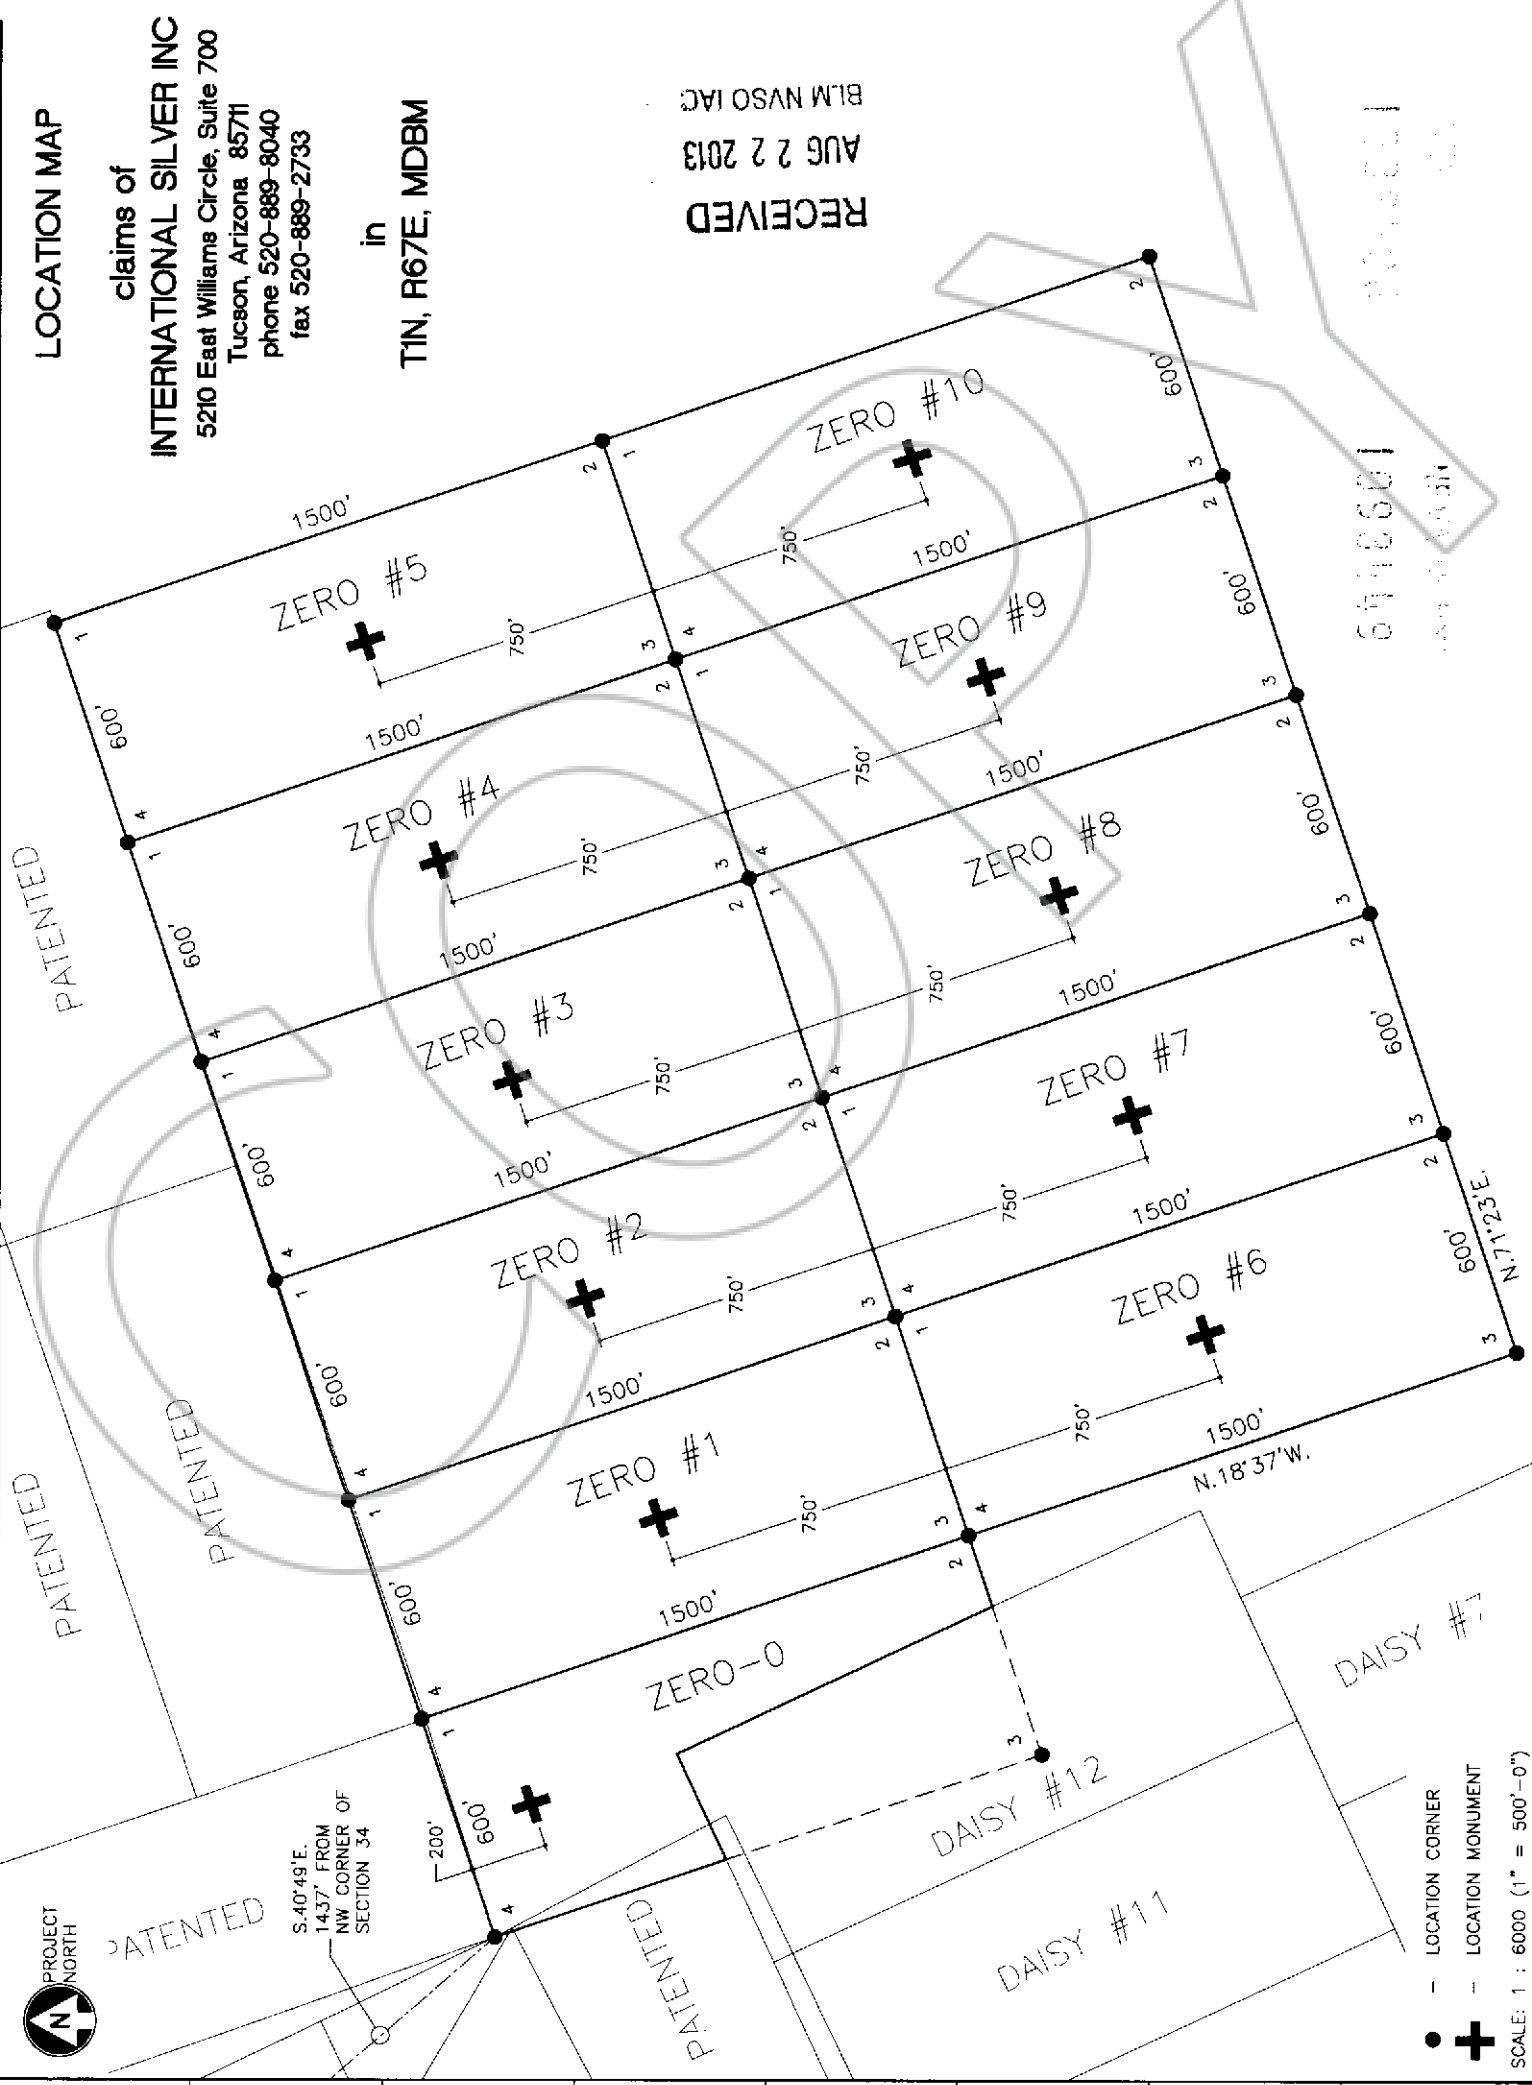

**LOCATION MAP**

claims of  
**INTERNATIONAL SILVER INC**  
5210 East Williams Circle, Suite 700  
Tucson, Arizona 85711  
phone 520-889-8040  
fax 520-889-2733

in  
T1N, R67E, MDBM

RECEIVED  
AUG 22 2013  
BLM NVSO IAC

● - LOCATION CORNER  
+ - LOCATION MONUMENT  
SCALE: 1" = 6000 (1" = 500'-0")