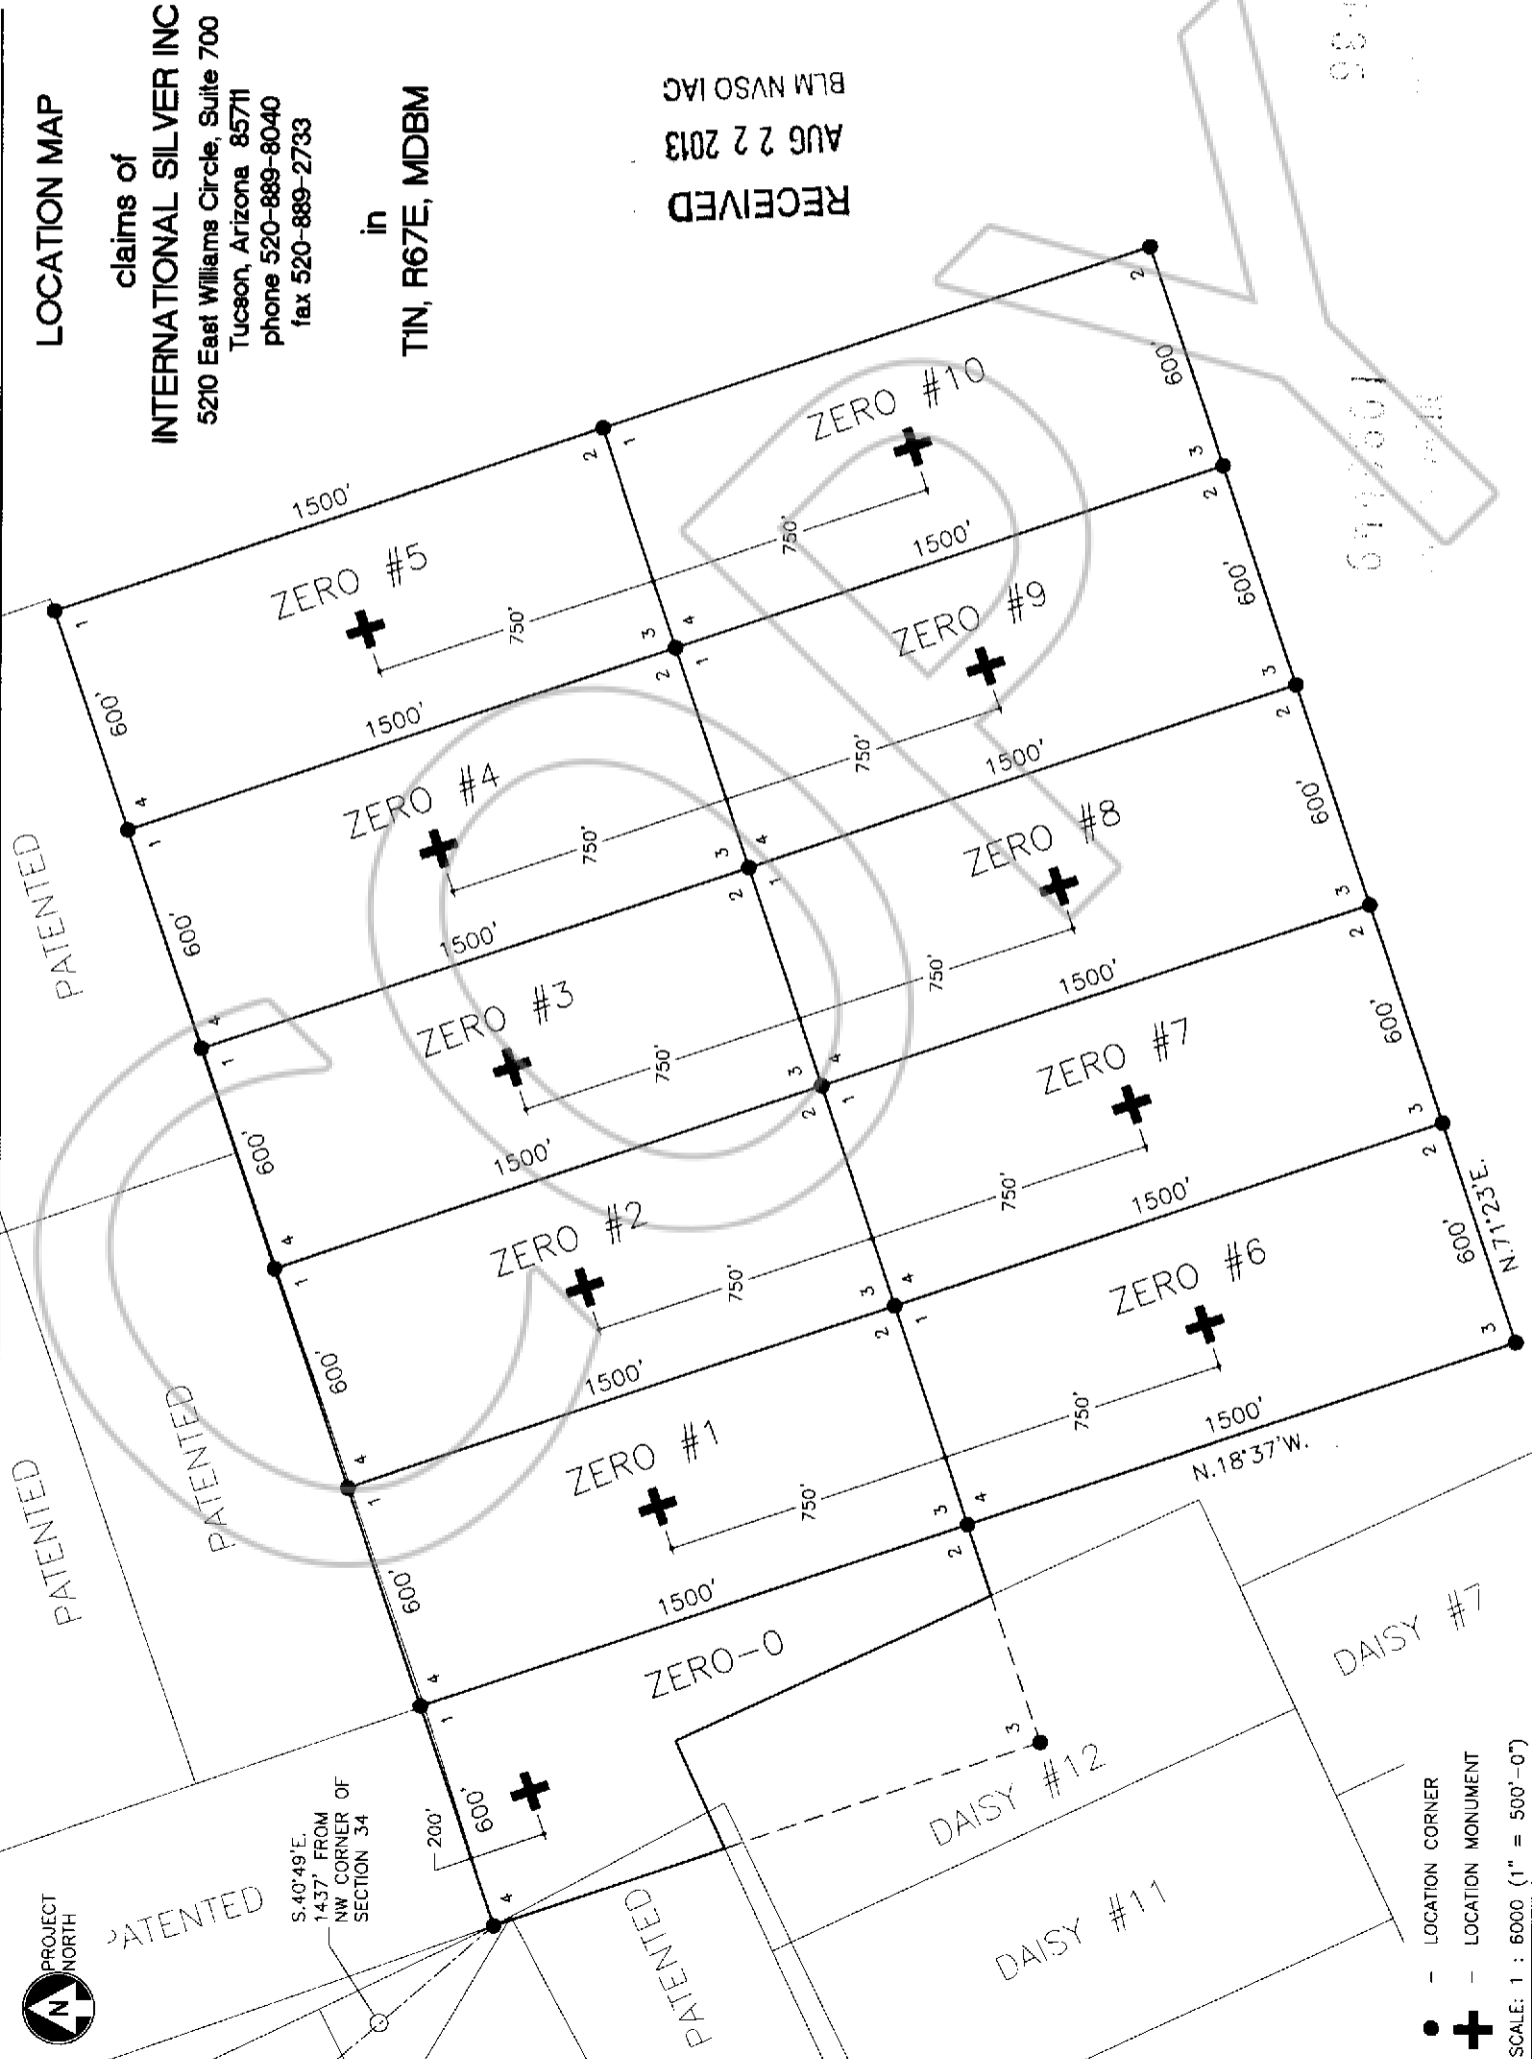

0143966

LOCATION MAP

claims of
INTERNATIONAL SILVER INC
5210 East Williams Circle, Suite 700
Tucson, Arizona 85711
phone 520-889-8040
fax 520-889-2733

in
T1N, R67E, MDBM

RECEIVED
AUG 22 2013
BLM NVSO IAC

S.40°49'E.
1437' FROM
NW CORNER OF
SECTION 34

DAISY #7

DAISY #12

DAISY #11

- LOCATION CORNER
- + LOCATION MONUMENT

SCALE: 1" = 6000 (1" = 500'-0")

0143966
09/12/2013