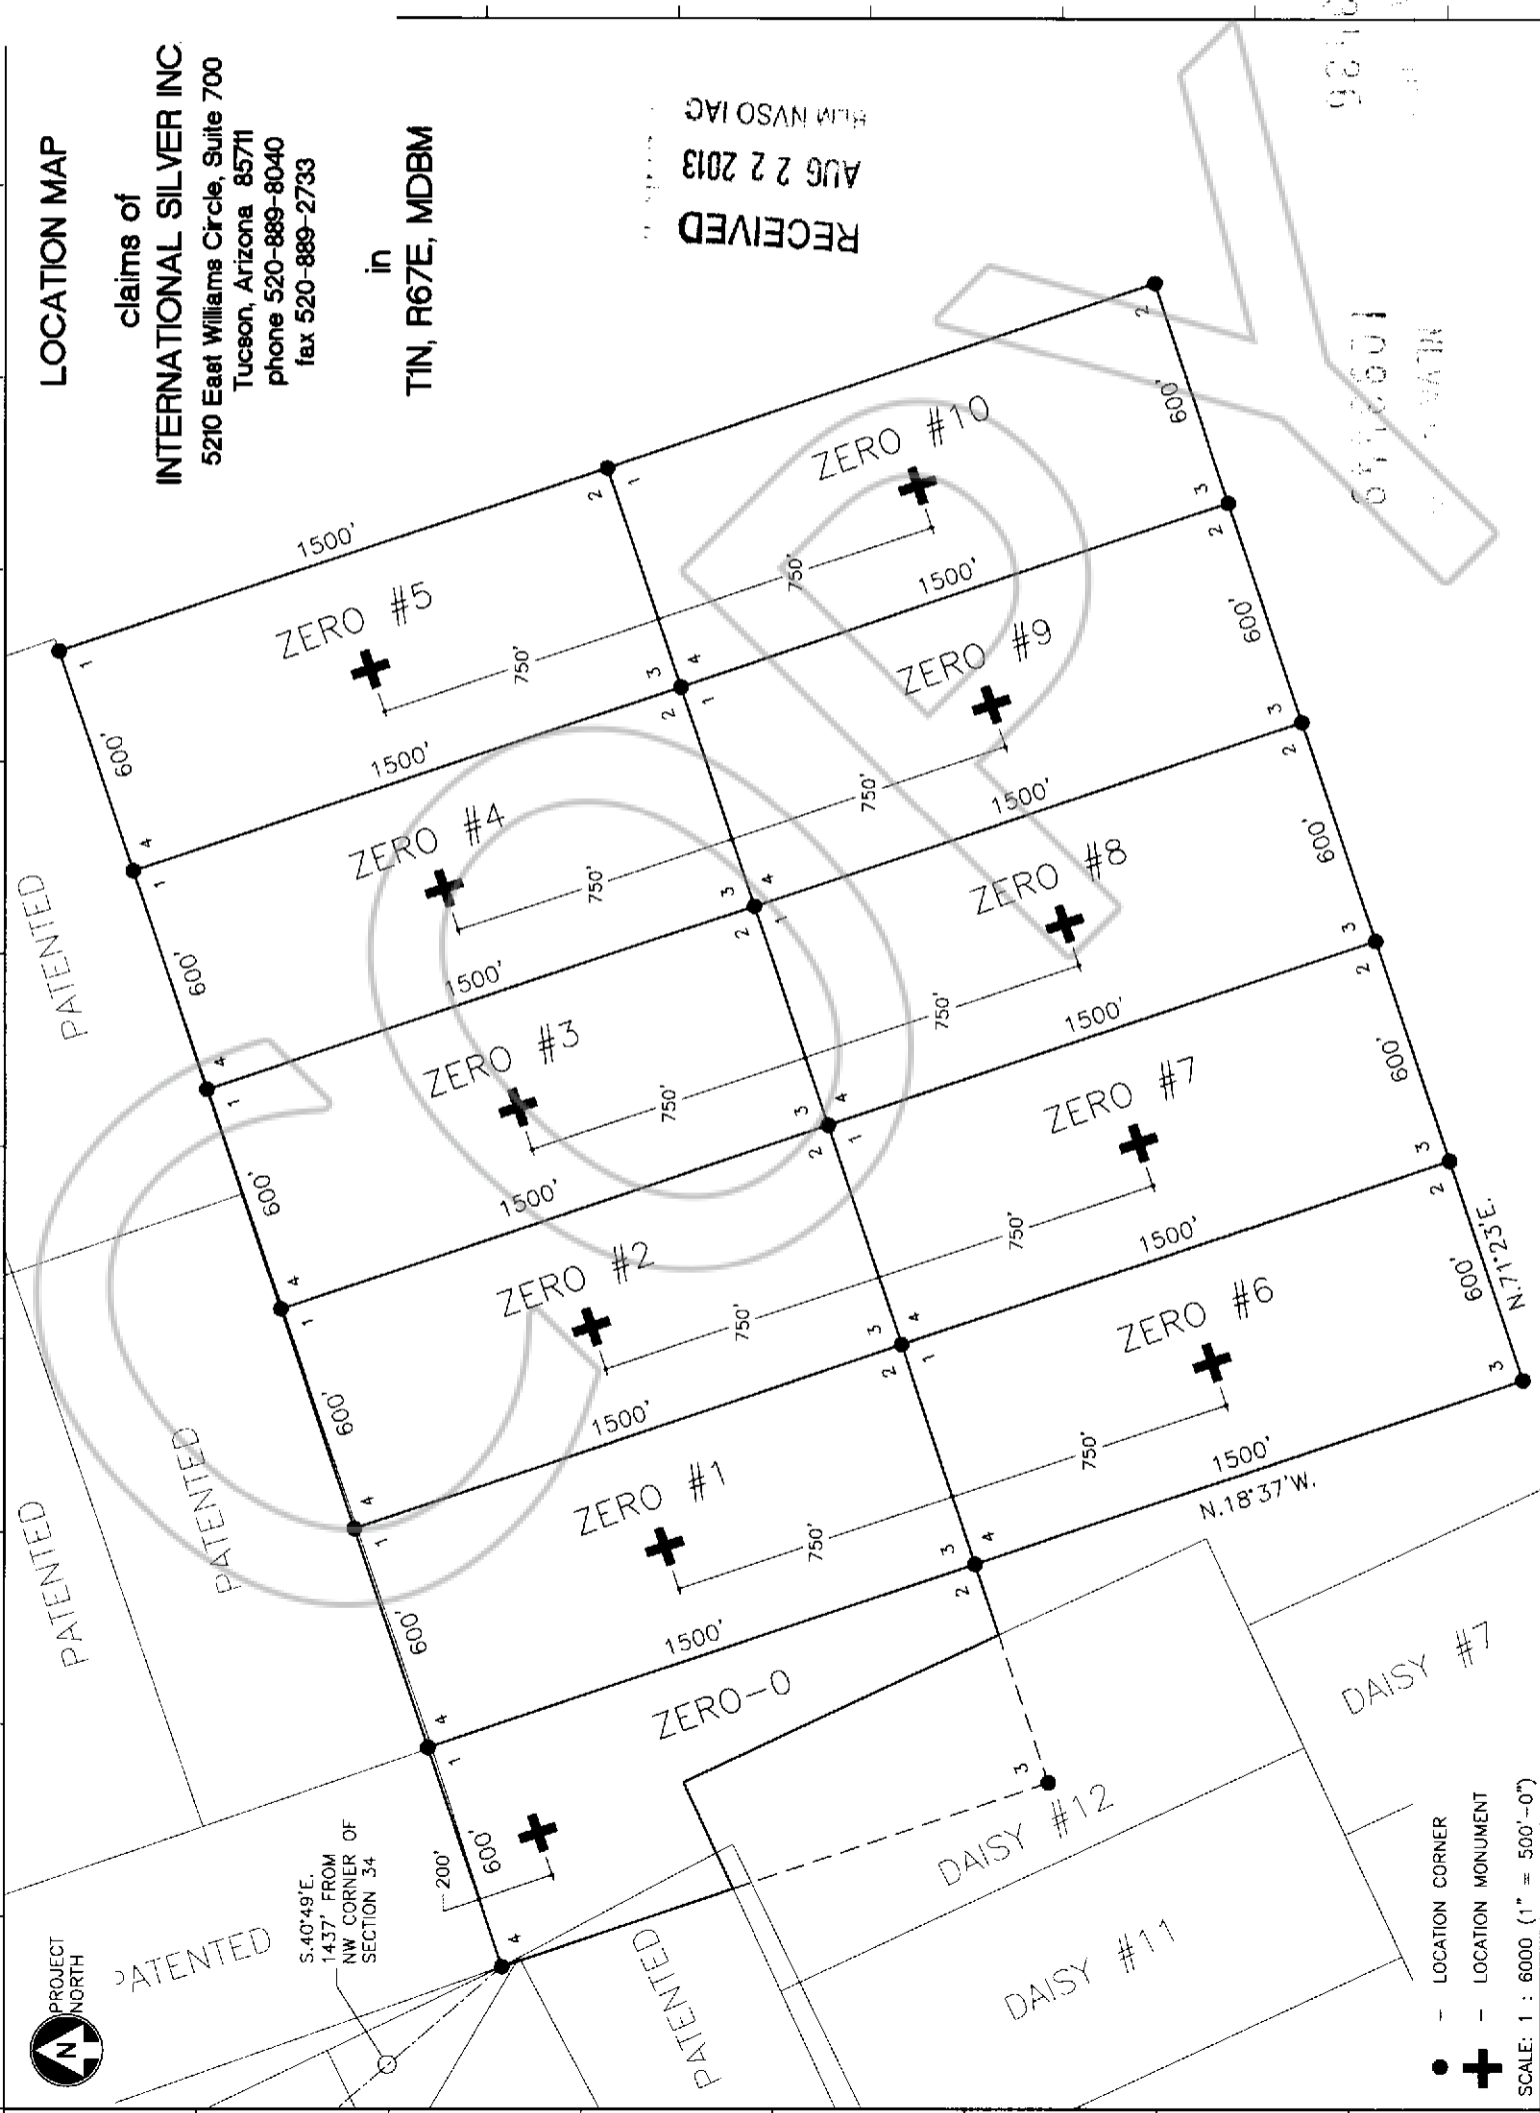

0143964

LOCATION MAP

claims of  
INTERNATIONAL SILVER INC.  
5210 East Williams Circle, Suite 700  
Tucson, Arizona 85711  
phone 520-889-8040  
fax 520-889-2733

in  
T1N, R67E, MDBM

RECEIVED  
AUG 22 2013  
FILM N VSO IAG

PATENTED

S.40°49'E.  
1437' FROM  
NW CORNER OF  
SECTION 34

PATENTED

DAISY #7

DAISY #11

DAISY #12

ZERO-0

ZERO #1

ZERO #2

ZERO #3

ZERO #4

ZERO #5

ZERO #7

ZERO #6

ZERO #8

ZERO #9

ZERO #10

- LOCATION CORNER
- LOCATION MONUMENT

SCALE: 1" = 6000' (1" = 500'-0")

92410601

0143964

T1N, R67E, MDBM