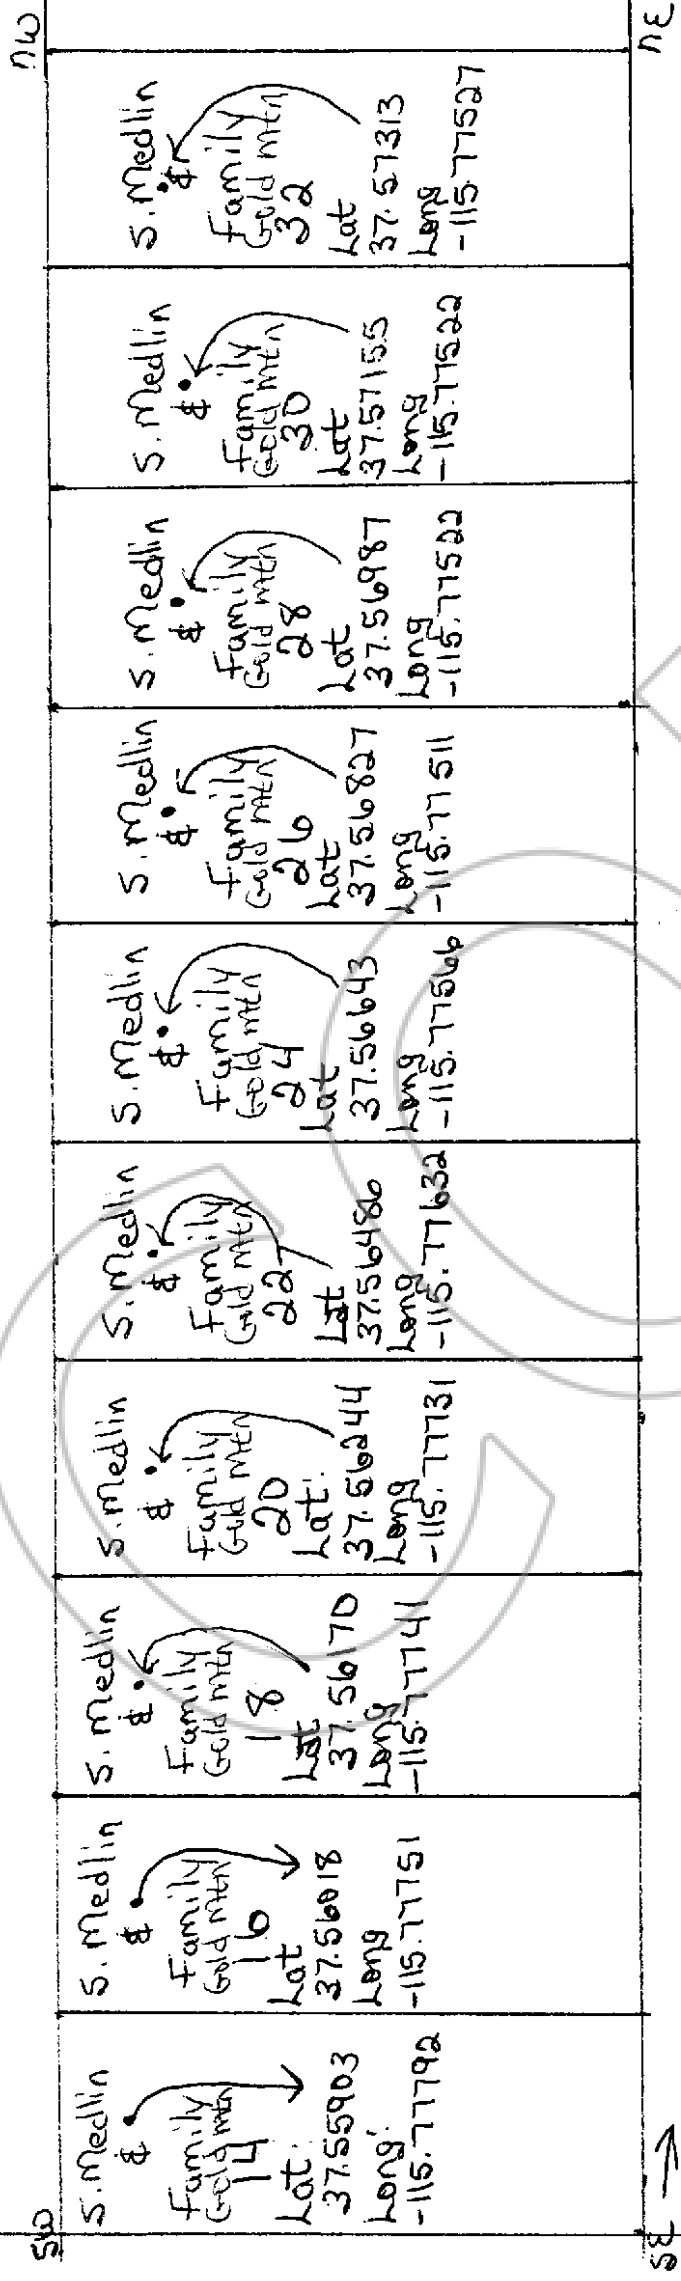

1500'

Map of S. Medlin & Family Lode Claims Gold Mountain 1-7  
 Lincoln County Don Dale Mining District  
 Located November 28, 2012 by S. Medlin & Family  
 NCL61 Box 80 Alamo NV 89001  
 Claims IN T4 R55E Secs 26 + 35  
 All Markers are 2x4x5 Wood Posts

1/8" = 600 ft → True North Location Marker 300' center  
 3" = 1500 ft

Map of S. Medlin & Family Lode Claims Gold Mountain 8 thru 13  
 Lincoln County Don Dale Mining District  
 Located November 28, 2012 By S. Medlin & Family  
 HC 61 Box 80 Alamo NV 89001  
 claims IN T4S, R55E, Sec 34  
 All Markers are 2x4x5 Wood Posts

1 1/8" = 600 ft → North True Location Marker 300' center.  
 3" = 1500 ft

Map of S. Medlin & Family Lode Claims Gold Mountain 14 thru 32  
 Lincoln County Don Dale Mining District  
 Located November 28, 2012 By S. Medlin & Family  
 DC61 Box 80 Alamo NV 89001

Claims IN. T4 R55E Sec. 27 & 34  
 All markers are 2x4x5 wood posts

1 1/8" = 600ft → True North Location Markers 300' center

S. Medlin & Family Gold Mtn 15 Lat: 37.55905 Long: -115.77835 center marker	S. Medlin & Family Gold Mtn 17 Lat: 37.56021 Long: -115.77792 center marker	S. Medlin & Family Gold Mtn 19 Lat: 37.56170 Long: -115.77778 center marker	S. Medlin & Family Gold Mtn 21 Lat: 37.56328 Long: -115.77727 center marker	S. Medlin & Family Gold Mtn 23 Lat: 37.56501 Long: -115.77666 center marker	S. Medlin & Family Gold Mtn 25 Lat: 37.56653 Long: -115.77599 center marker	S. Medlin & Family Gold Mtn 27 Lat: 37.56820 Long: -115.77549 center marker	S. Medlin & Family Gold Mtn 29 Lat: 37.56985 Long: -115.77556 center marker	S. Medlin & Family Gold Mtn 31 Lat: 37.57149 Long: -115.77557 center marker	S. Medlin & Family Gold Mtn 33 Lat: 37.57318 Long: -115.77559 center marker	S. Medlin & Family Gold Mtn 34 Lat: 37.57473 Long: -115.77540 center marker
--	--	--	--	--	--	--	--	--	--	--