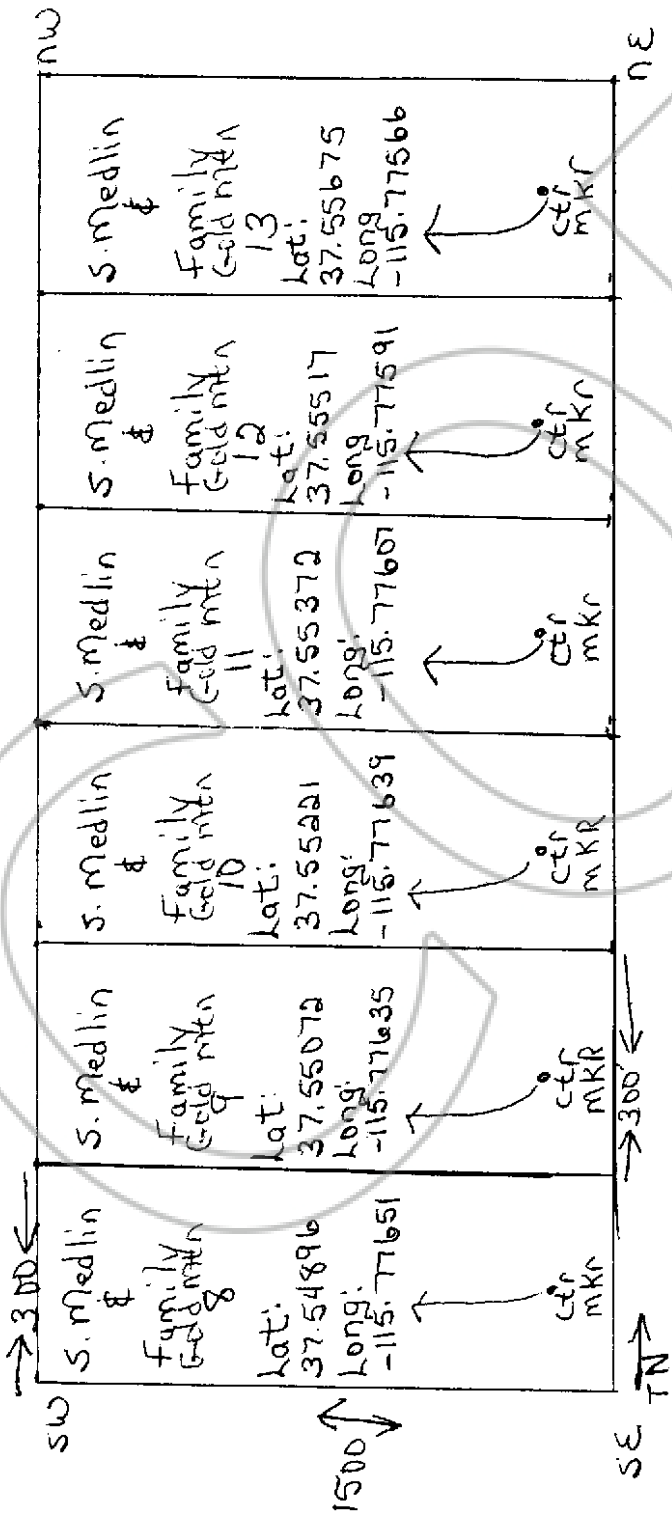

1500'

Map of S. Medlin & Family Lode Claims Gold Mountain 1-7  
 Lincoln County Don Dale Mining District  
 Located November 28, 2012 by S. Medlin & Family  
 NCL61 Box 80 Alamo NV 89001  
 Claims IN T4 R55E Secs 26 + 35  
 All Markers are 2x4x5 Wood Posts

1/8" = 600 ft → True North Location Marker 300' center  
 3" = 1500 ft

Map of S. Medlin & Family Lode Claims Gold Mountain 8 thru 13  
 Lincoln County Don Dale Mining District  
 Located November 28, 2012 By S. Medlin & Family  
 HC 61 Box 80 Alamo NV 89001  
 claims IN T4S, R55E, Sec 34  
 All Markers are 2x4x5 Wood Posts

1 1/8" = 600 ft → North True Location Marker 300' center.  
 3" = 1500 ft

Map of S. Medlin & Family Lode Claims Gold Mountain 14 thru 32  
 Lincoln County Don Dale Mining District  
 Located November 28, 2012 By S. Medlin & Family  
 DC61 Box 80 Alamo NV 89001

1/8" = 600 ft → True North Location Marker 300' center  
 3" = 1500 ft

Map of S. Medlin & Family Lode Claims Gold Mountain 35-37-45D  
 Lincoln County Don Dale Mining District  
 Located November 28, 2010 By S. Medlin & Family  
 HC 61 Box 80 Alamo NV 89001