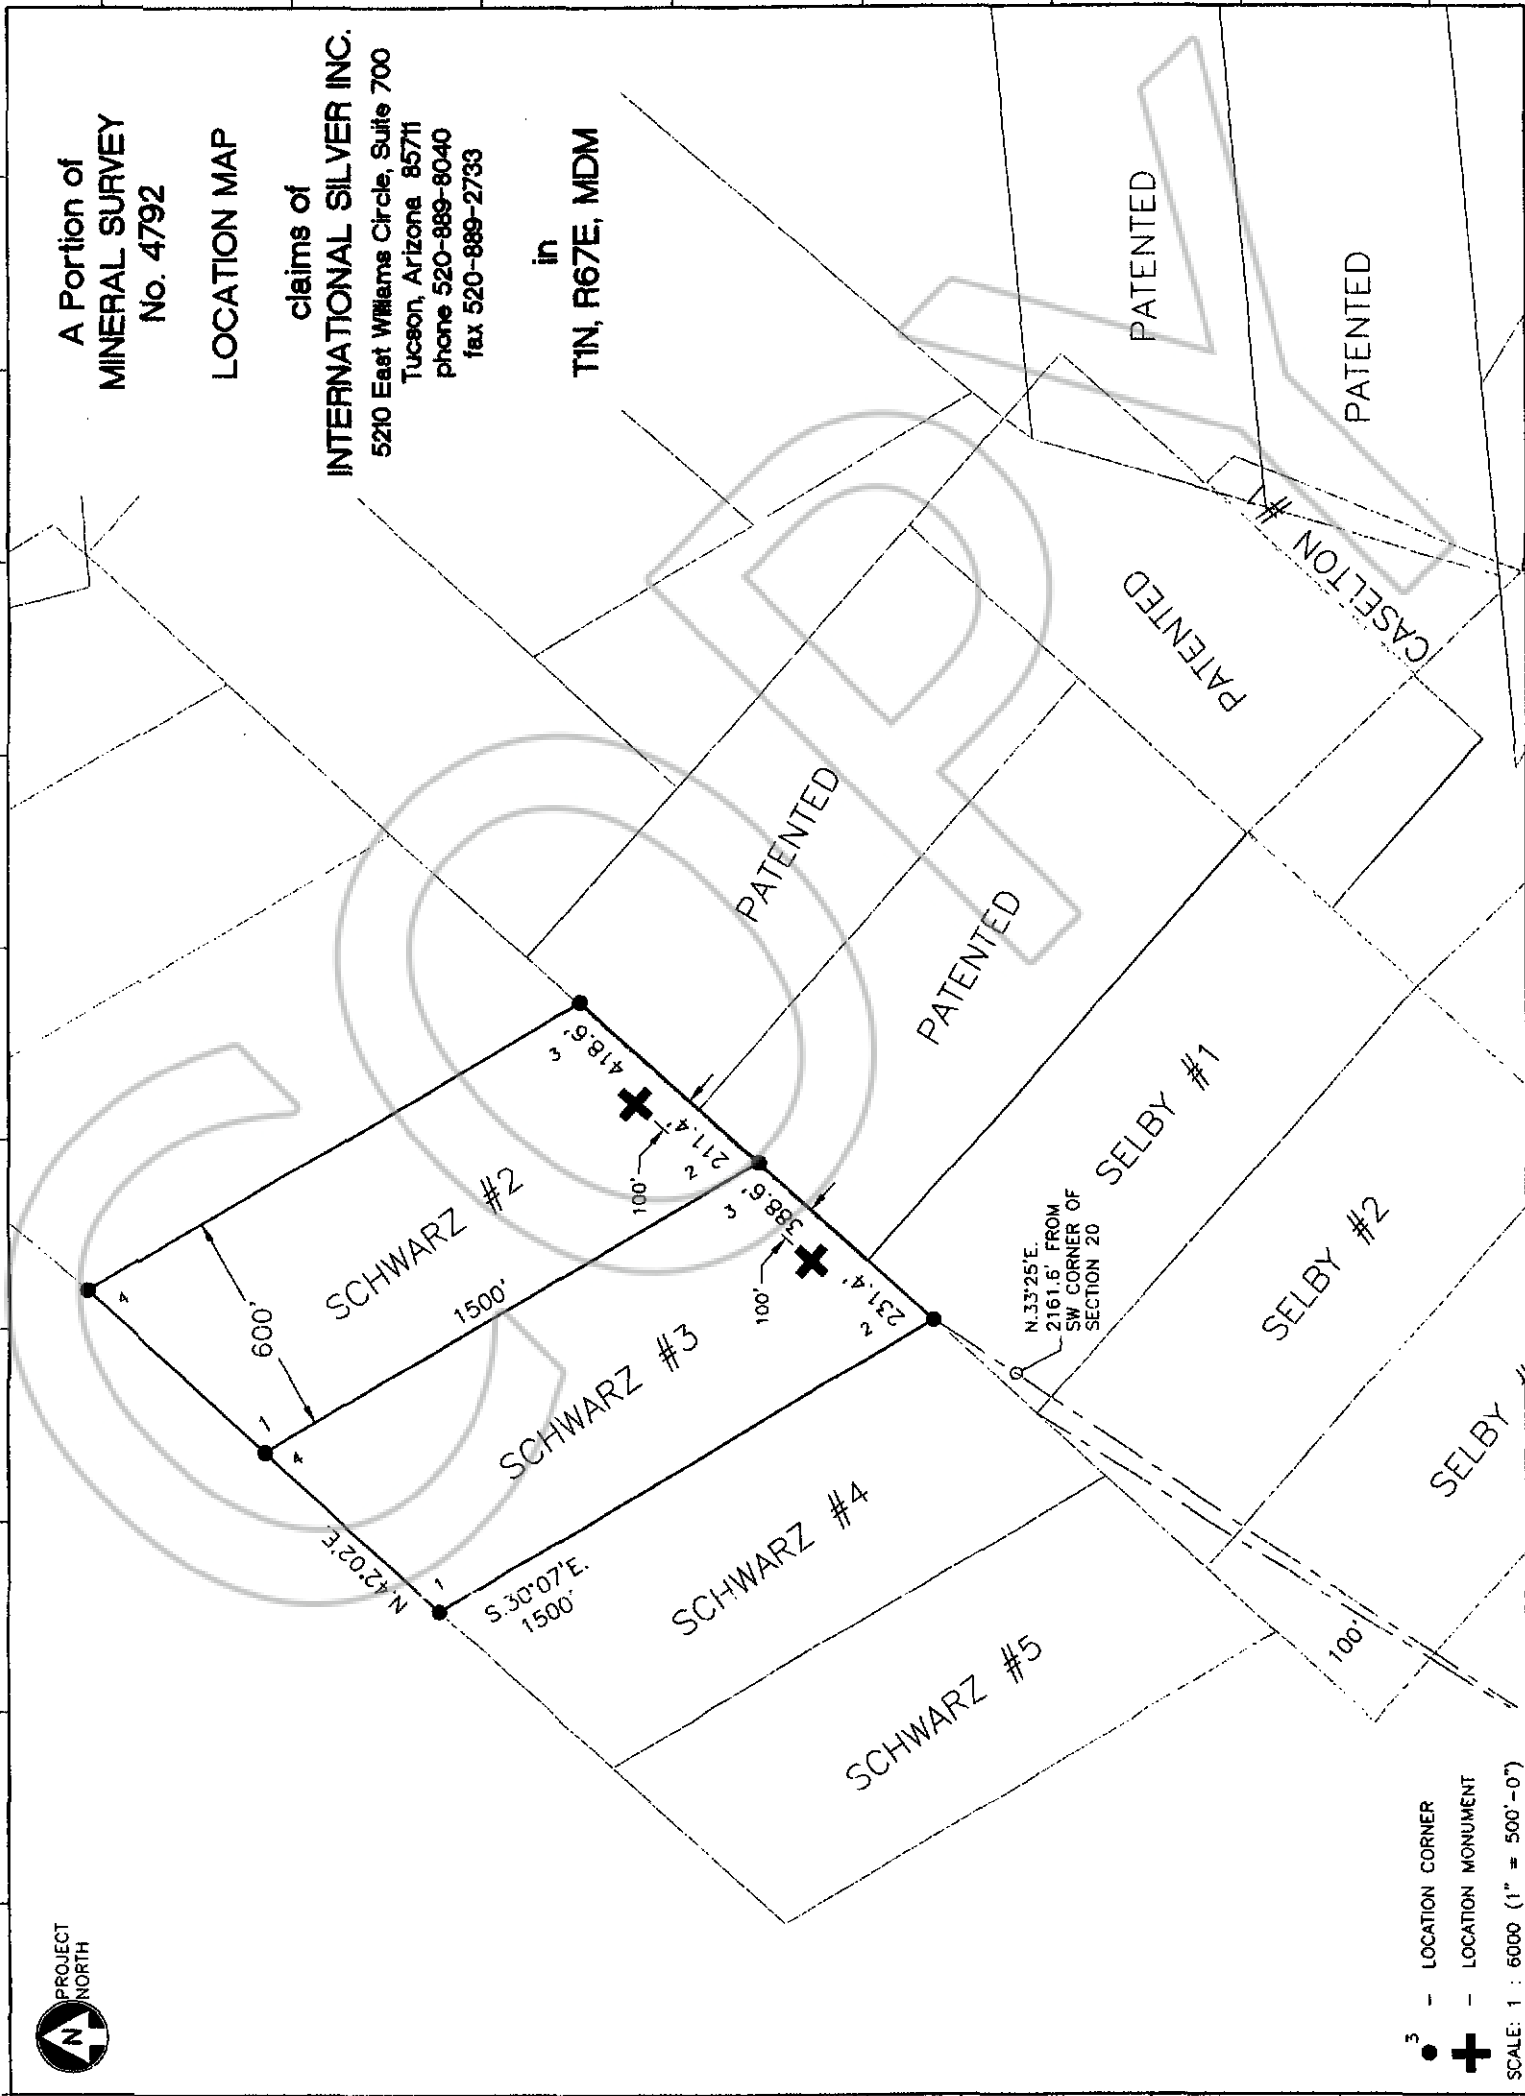

NEVADA NMC

1035834

RECEIVED

JAN 14 2011

BLM NVSO IAC

0137959

A Portion of
MINERAL SURVEY
No. 4792

LOCATION MAP

claims of
INTERNATIONAL SILVER INC.
5210 East Williams Circle, Suite 700
Tucson, Arizona 85711
phone 520-889-8040
fax 520-889-2733

in
T1N, R67E, MDM

5 - LOCATION CORNER
+ - LOCATION MONUMENT

SCALE: 1 : 6000 (1" = 500'-0")