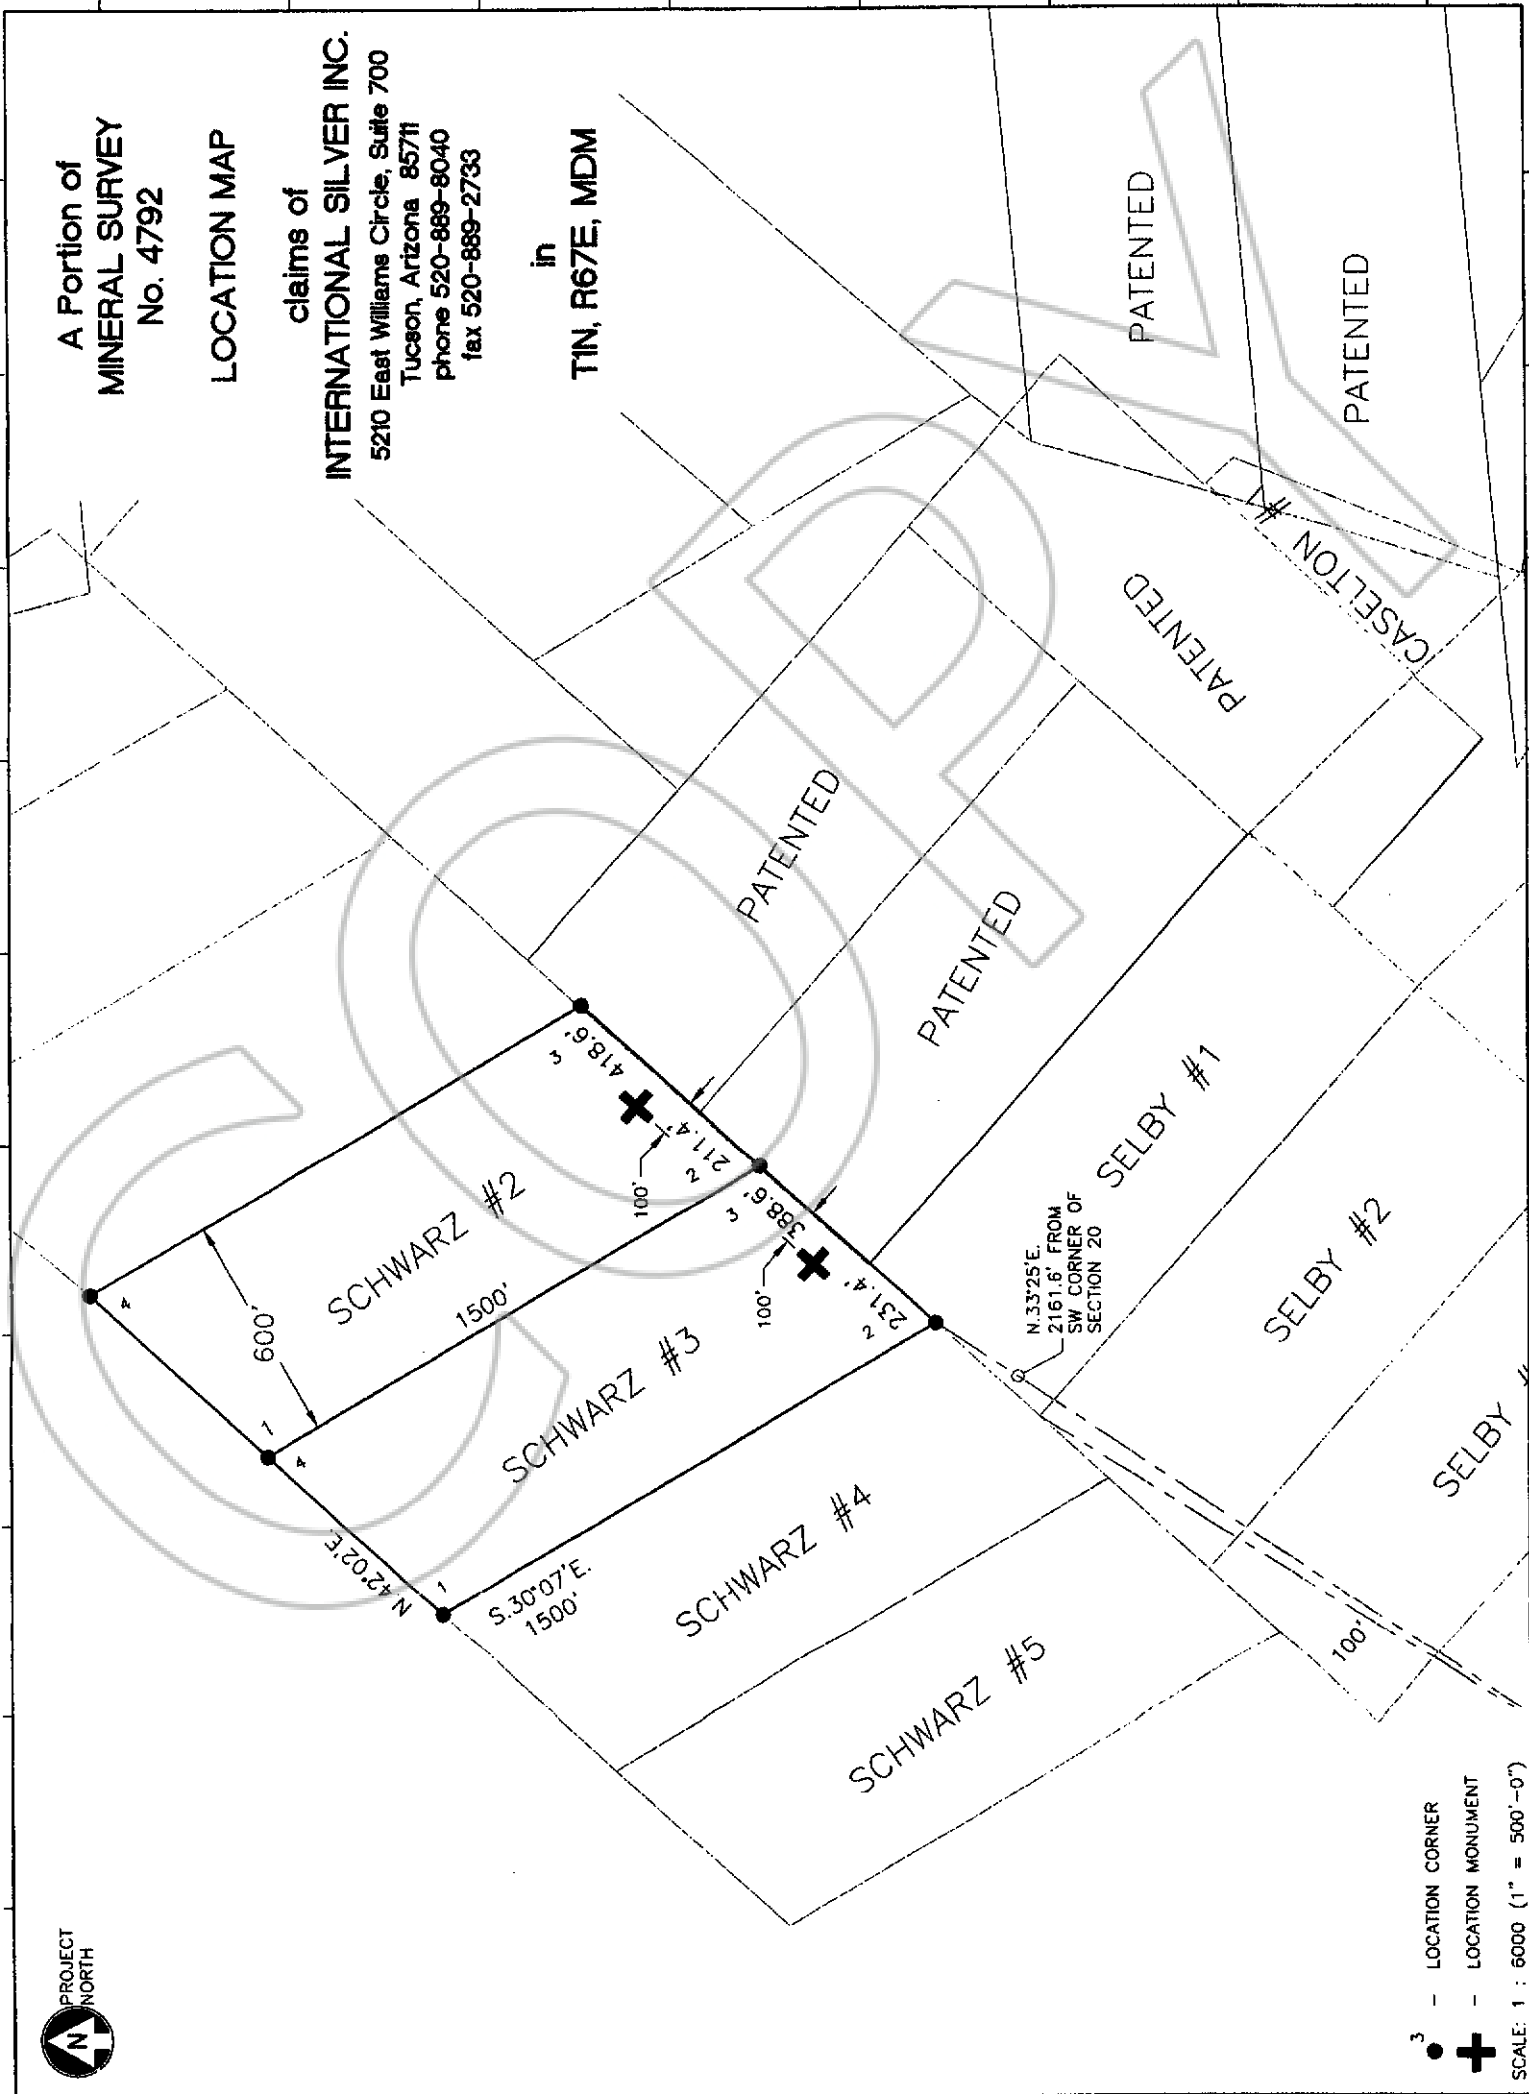

NEVADA NMC

1035834

RECEIVED

JAN 14 2011

BLM NVSO IAC

0137957

A Portion of
MINERAL SURVEY
No. 4792

LOCATION MAP

claims of
INTERNATIONAL SILVER INC.
5210 East Williams Circle, Suite 700
Tucson, Arizona 85711
phone 520-889-8040
fax 520-889-2733

in
T1N, R67E, MDM

3 - LOCATION CORNER
+ - LOCATION MONUMENT
SCALE: 1 : 6000 (1" = 500'-0")