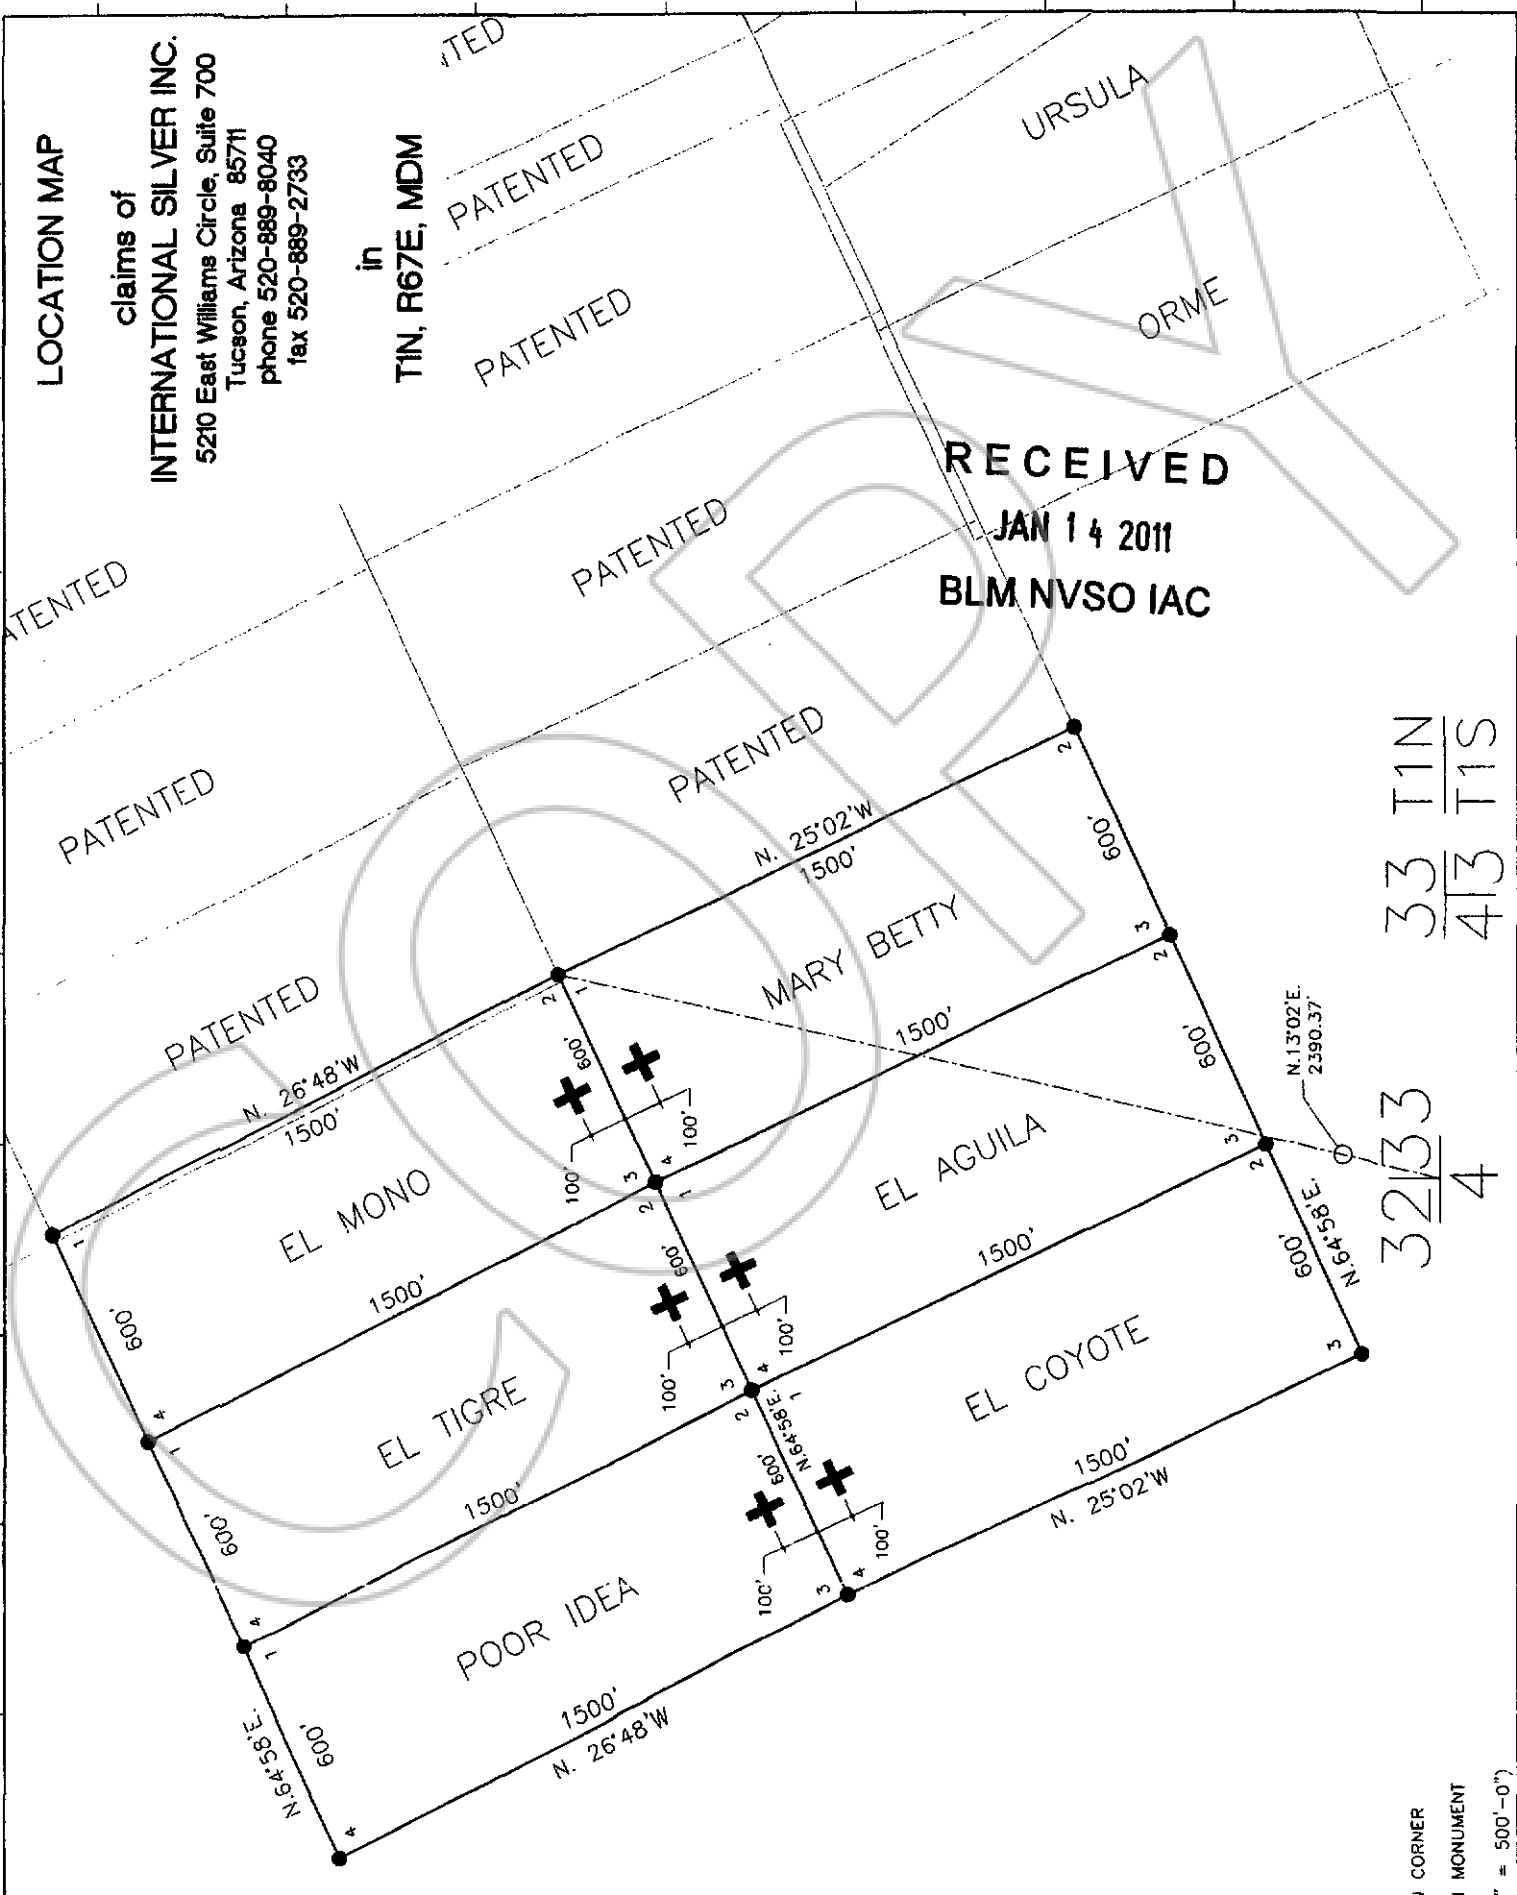

0137905

NEVADA HMC
1035834

LOCATION MAP

claims of
INTERNATIONAL SILVER INC.
5210 East Williams Circle, Suite 700
Tucson, Arizona 85711
phone 520-889-8040
fax 520-889-2733

in
T1N, R67E, MDM

33 T1N
413 T1S
32133
4

● - LOCATION CORNER
+ - LOCATION MONUMENT
SCALE: 1 : 6000 (1" = 500'-0")