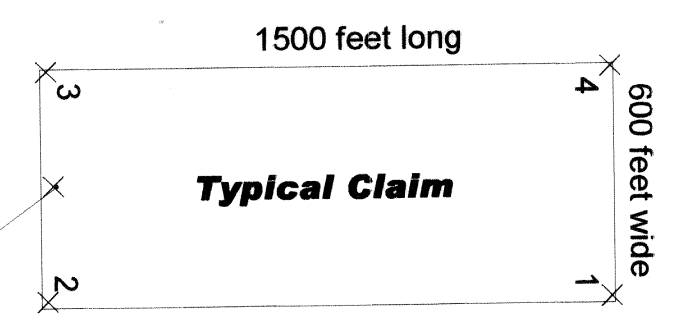

Control Pt., SE cor. Bri 108 approx. 430 ft. north and 660 ft. west of SE cor. Sec. 13, T1N, R65E, MDB&M

Bri Claim Block
Lincoln Co., Nevada
Scale 1 inch = 500 feet

Located September 21, 2010
 FBO: Genesis Gold Corp.
 #3 Knob Hill Road
 Park City, UT 84098