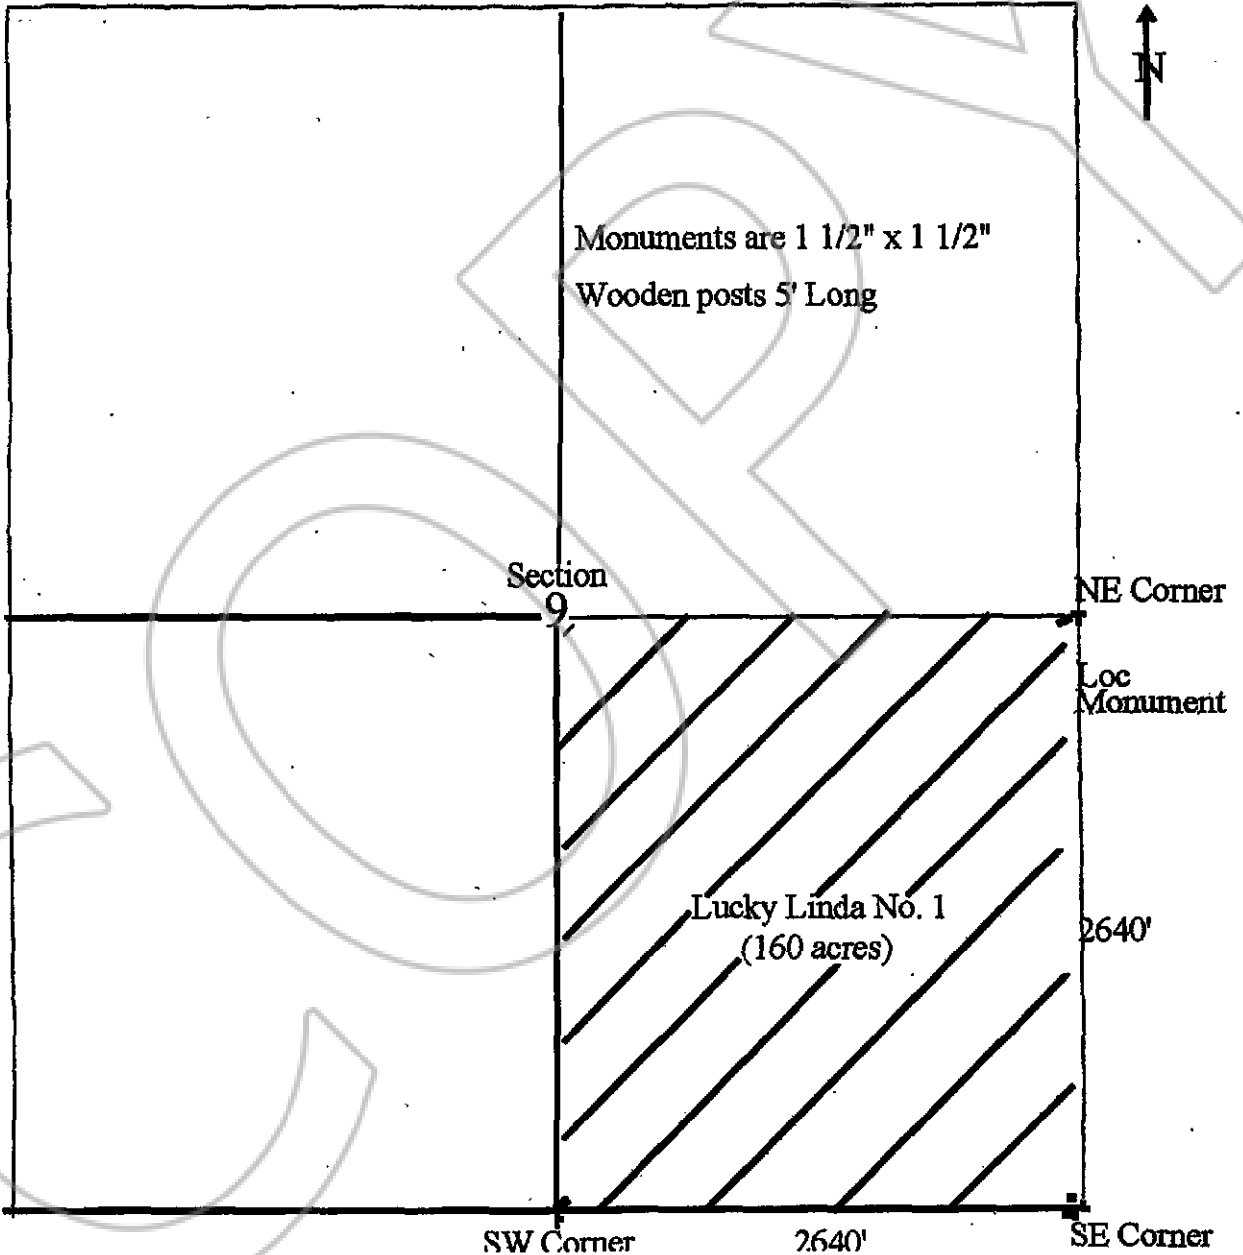

**MAP FILING FORM**

Map of the Lucky Linda No. 1  
Mining Claim Group, in Section 9 SE 1/4 Township 12 S  
Range 71 E, in the  
unknown Mining District,  
Lincoln County, Nevada,  
Located on the 23 day of March, 2010 by  
Locator name and address (please print):  
Lester Colodny & Barney Killenger  
23 Inverness Way East Suite 170  
Englewood, CO 80112

RECORDER'S STAMP

Describe here the position of the Claim Location Monument, if one is used.

*[Signature]*  
IDC ENERGY  
3-23-10