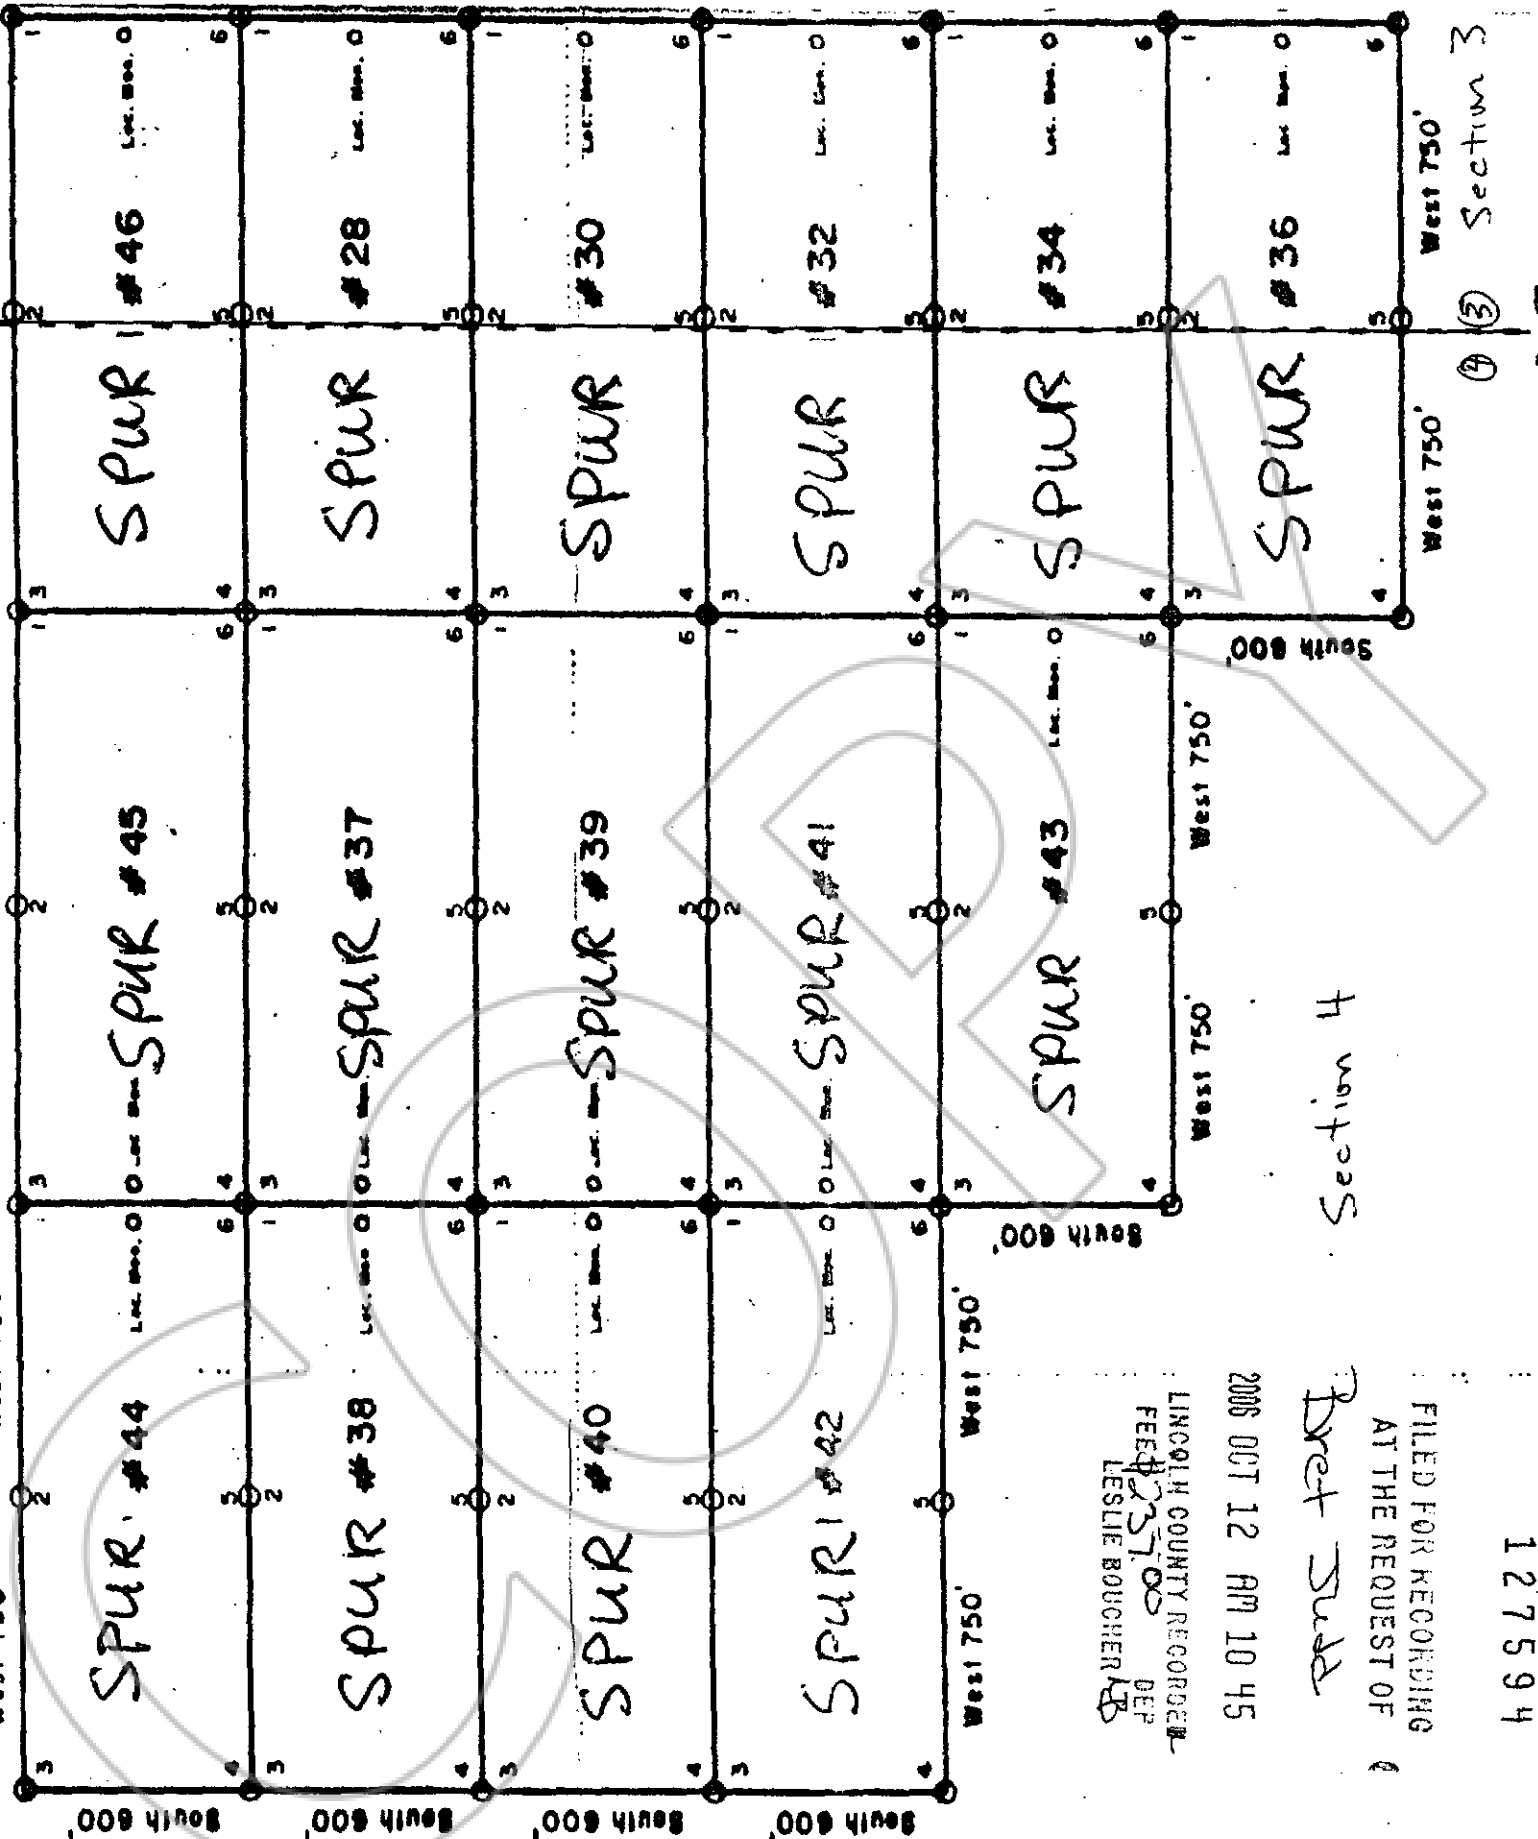

MAP OF SPUR -

44, 45, 46, 38, 37, 28,
40, 39, 30, 42, 41, 32,
43, 34, 36

Township 3N
Range 65E
Sections 3&4 MDB&M

Lode Mining Claims
Silver Horn Mining Dist.
Lincoln, County, ND.

Located By
Bret Judd
12375. Val Vista
Mesa, AZ 85204

1" = 500'

FILED FOR RECORDING
AT THE REQUEST OF
Bret Judd
2008 OCT 12 AM 10 45
LINCOLN COUNTY RECORDER
DEP
LESLIE BOUCHERER