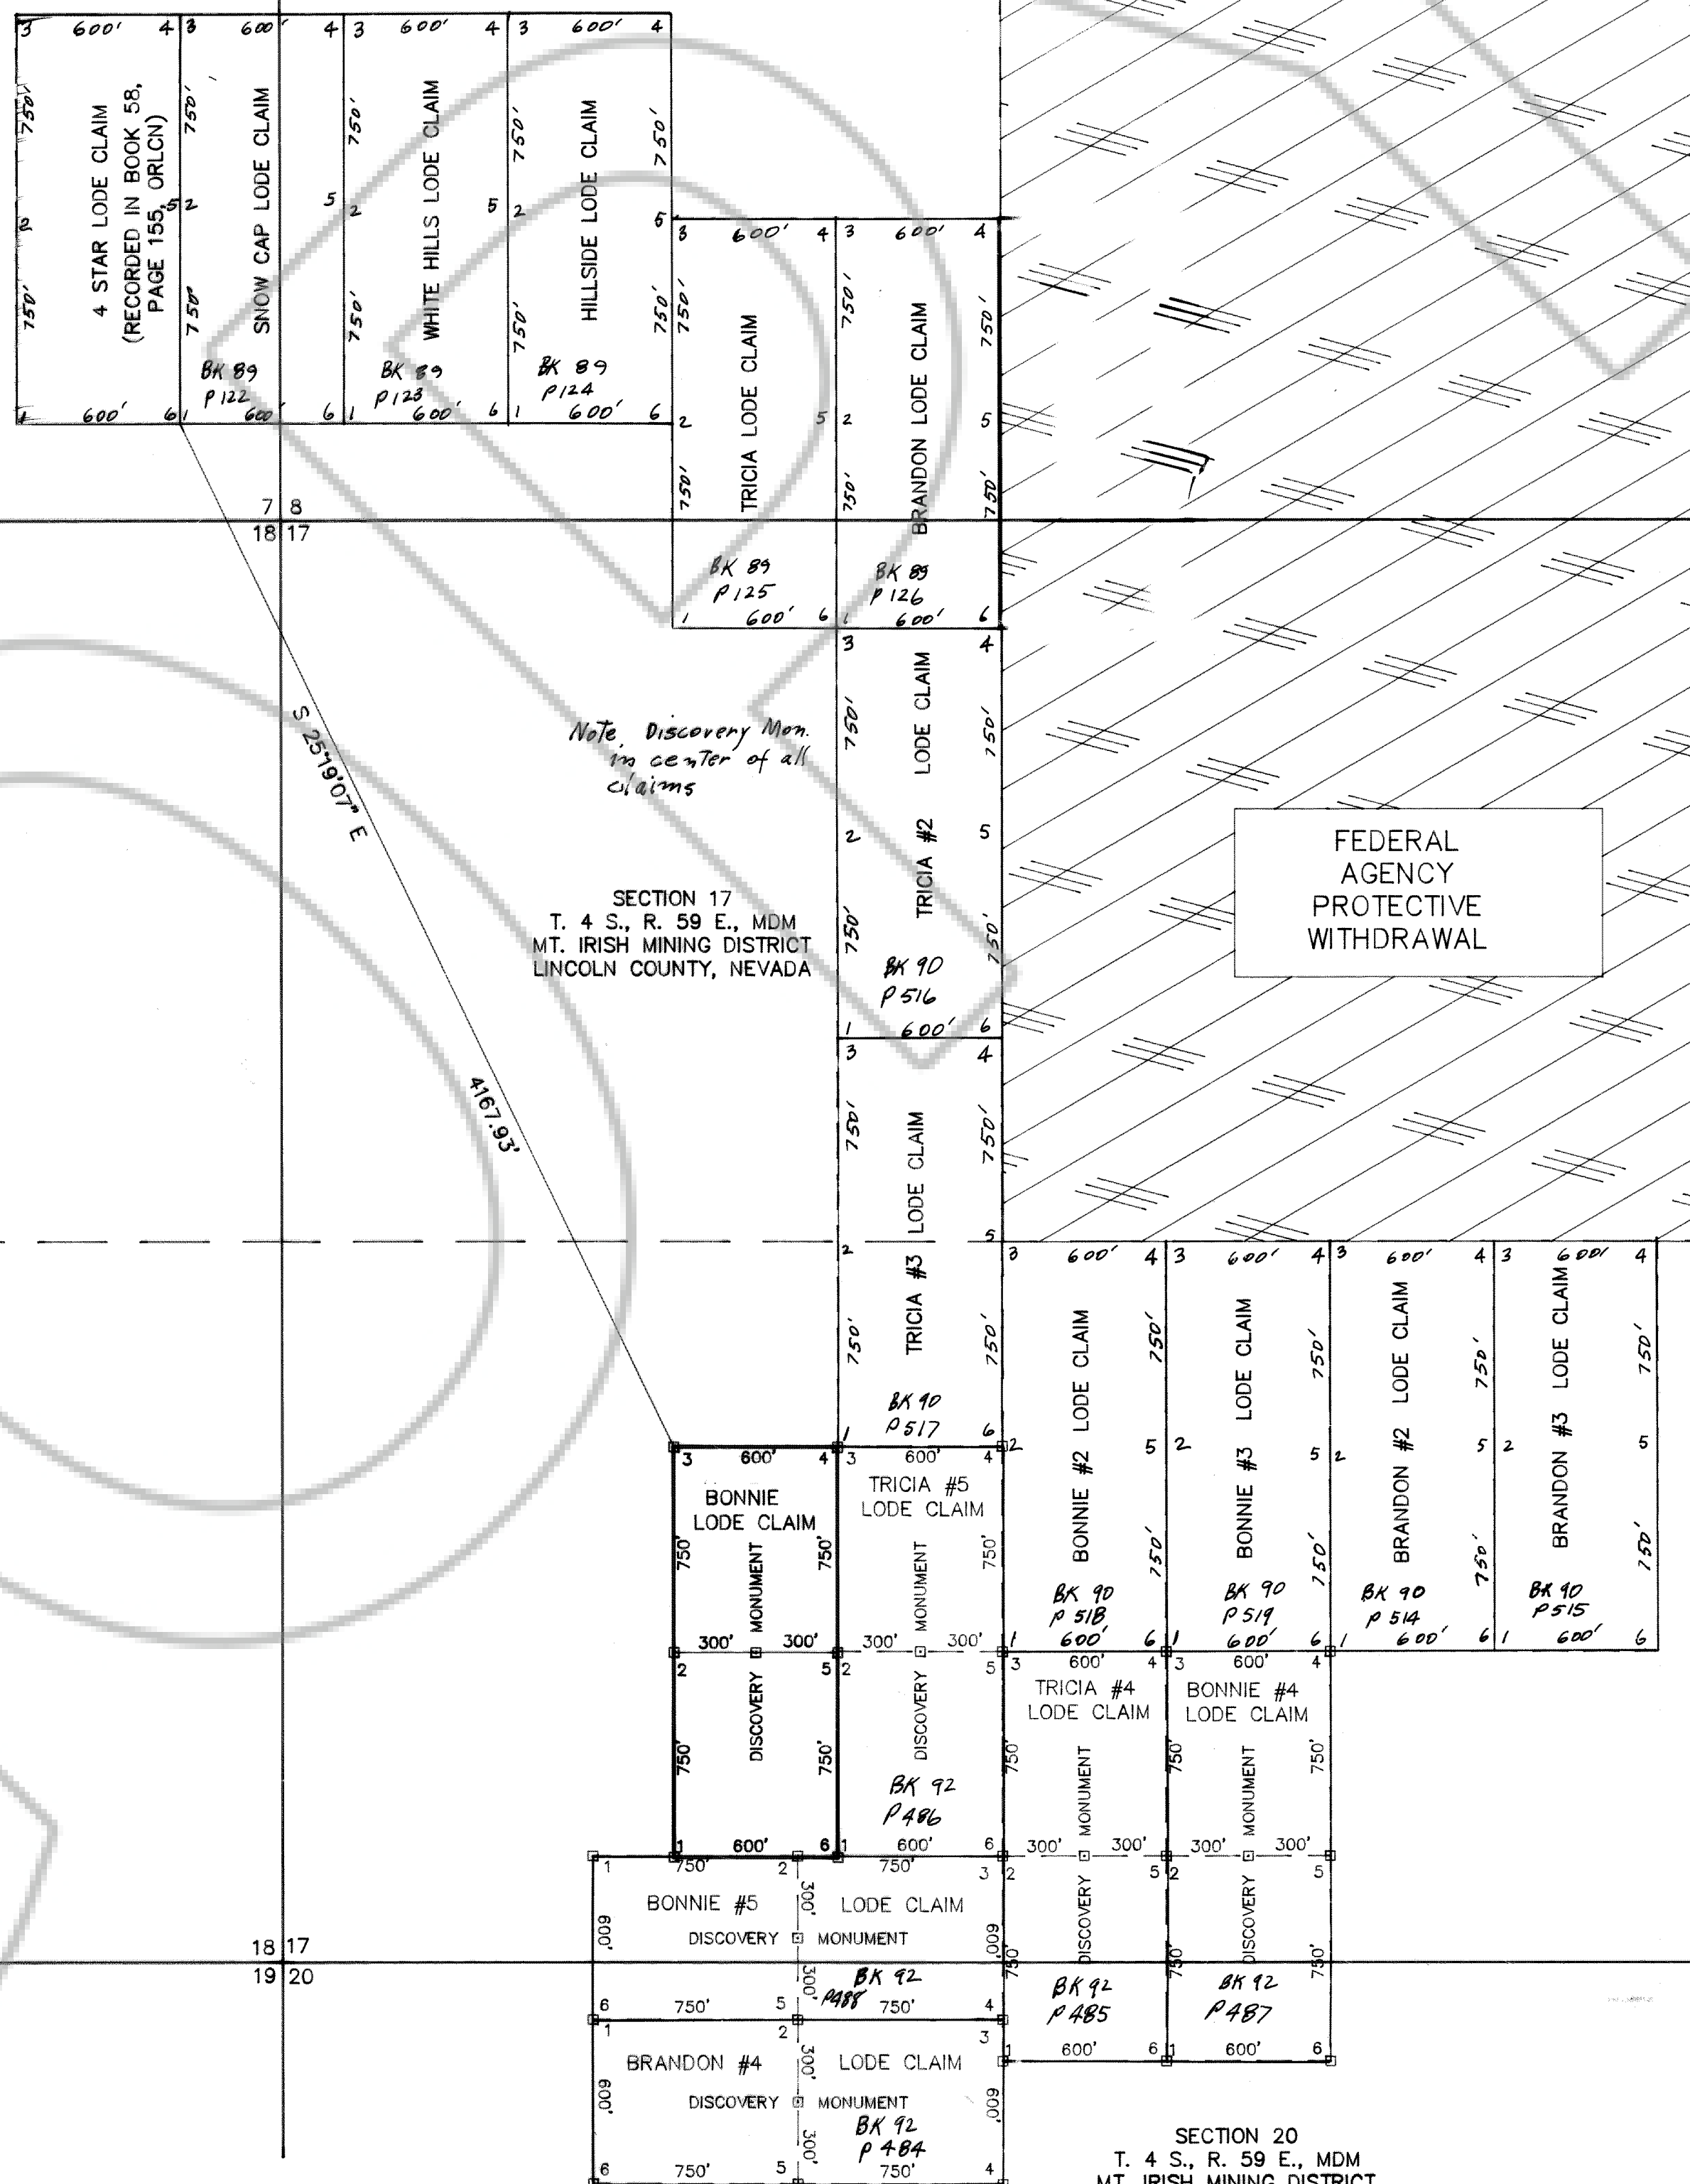

SECTION 7  
T. 4 S., R. 59 E., MDM  
MT. IRISH MINING DISTRICT  
LINCOLN COUNTY, NEVADA

SECTION 8  
T. 4 S., R. 59 E., MDM  
MT. IRISH MINING DISTRICT  
LINCOLN COUNTY, NEVADA

SECTION 18  
T. 4 S., R. 59 E., MDM  
MT. IRISH MINING DISTRICT  
LINCOLN COUNTY, NEVADA

SECTION 17  
T. 4 S., R. 59 E., MDM  
MT. IRISH MINING DISTRICT  
LINCOLN COUNTY, NEVADA

SECTION 20  
T. 4 S., R. 59 E., MDM  
MT. IRISH MINING DISTRICT  
LINCOLN COUNTY, NEVADA

VICINITY MAP  
NTS

97639  
PATRICK BAULT  
Nov. 1, 1991  
P 15  
99  
196

LODE CLAIMS IN  
MT. IRISH MINING DISTRICT  
LINCOLN COUNTY, NEVADA

LOCATORS  
PATRICK K. BAULT  
AND BEN LEWIS

99 DEC 1996