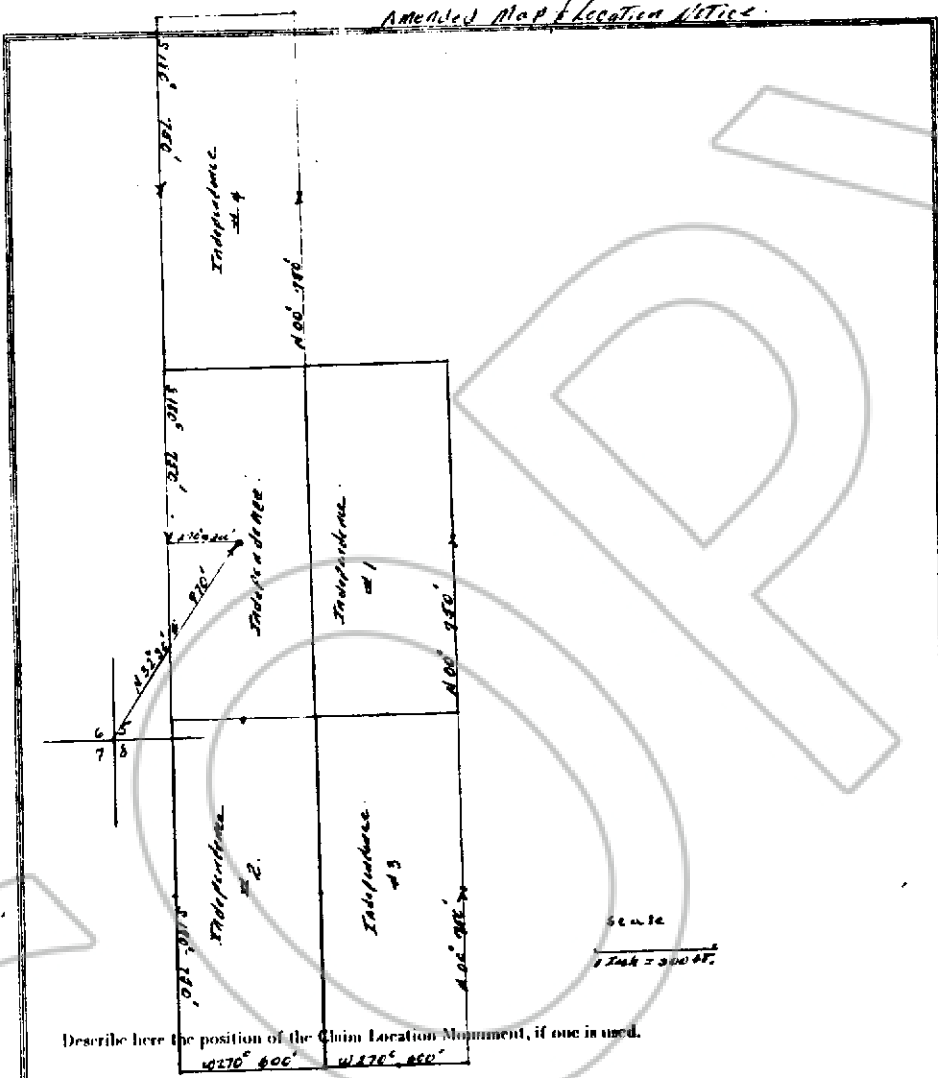

Lincoln County

Amended Map & Location Notice

Describe here the position of the Claim Location Monument, if one is used.

Map of the Independence Thru Independence #4 Lode Mining Claim Group,
 in Section 518 Township, 15 Range 68E,
 in the 6th Mining District,
Lincoln County, Nevada.
 Located on the 29th day of August, 1972, by
William T. Lloyd & Frank Lloyd
 Locator name and address (please print)
P.O. Box 414
Pioche, NV. 89043

RECORDER'S STAMP

92119

FILED BY Bill Lloyd

August 29, 1989

AT 25 S 11 E

A 86

RECO 600

CC