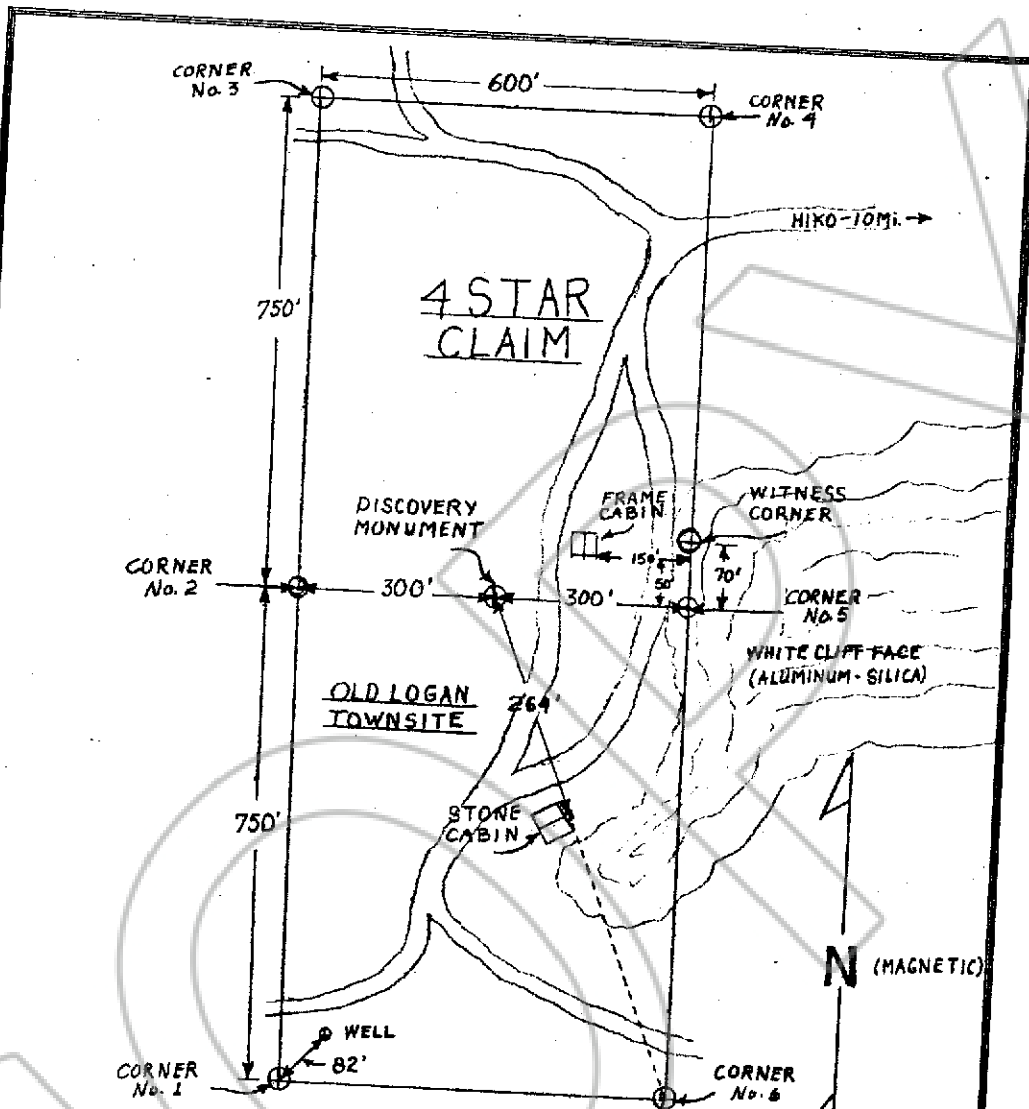

Lincoln County

Describe here the position of the Claim Location Monument, if one is used.

Map of the 4 STAR Mining Claim Group,
 in Section 7 Township, 45 Range 59 E

in the Pahrangat (Irish Mt.) Mining District,
LINCOLN County, Nevada.

Located on the 23rd day of October, 1983, by
W. Jay Schofield Oak Lane; Hiko, NV 89017
 Locator name and address (please print)

James W Schofield 1740 Howard, Las Vegas, NV 89104

RECORDER'S STAMP

No. 79253
 FILED AND RECORDED AT REQUEST OF
W. Jay Schofield
January 3, 1984
 AT 25 MINUTES PAST 2 O'CLOCK
 P. M. IN BOOK 58 OF OFFICIAL
 RECORDS, PAGE 155 LINCOLN
 COUNTY, NEVADA.