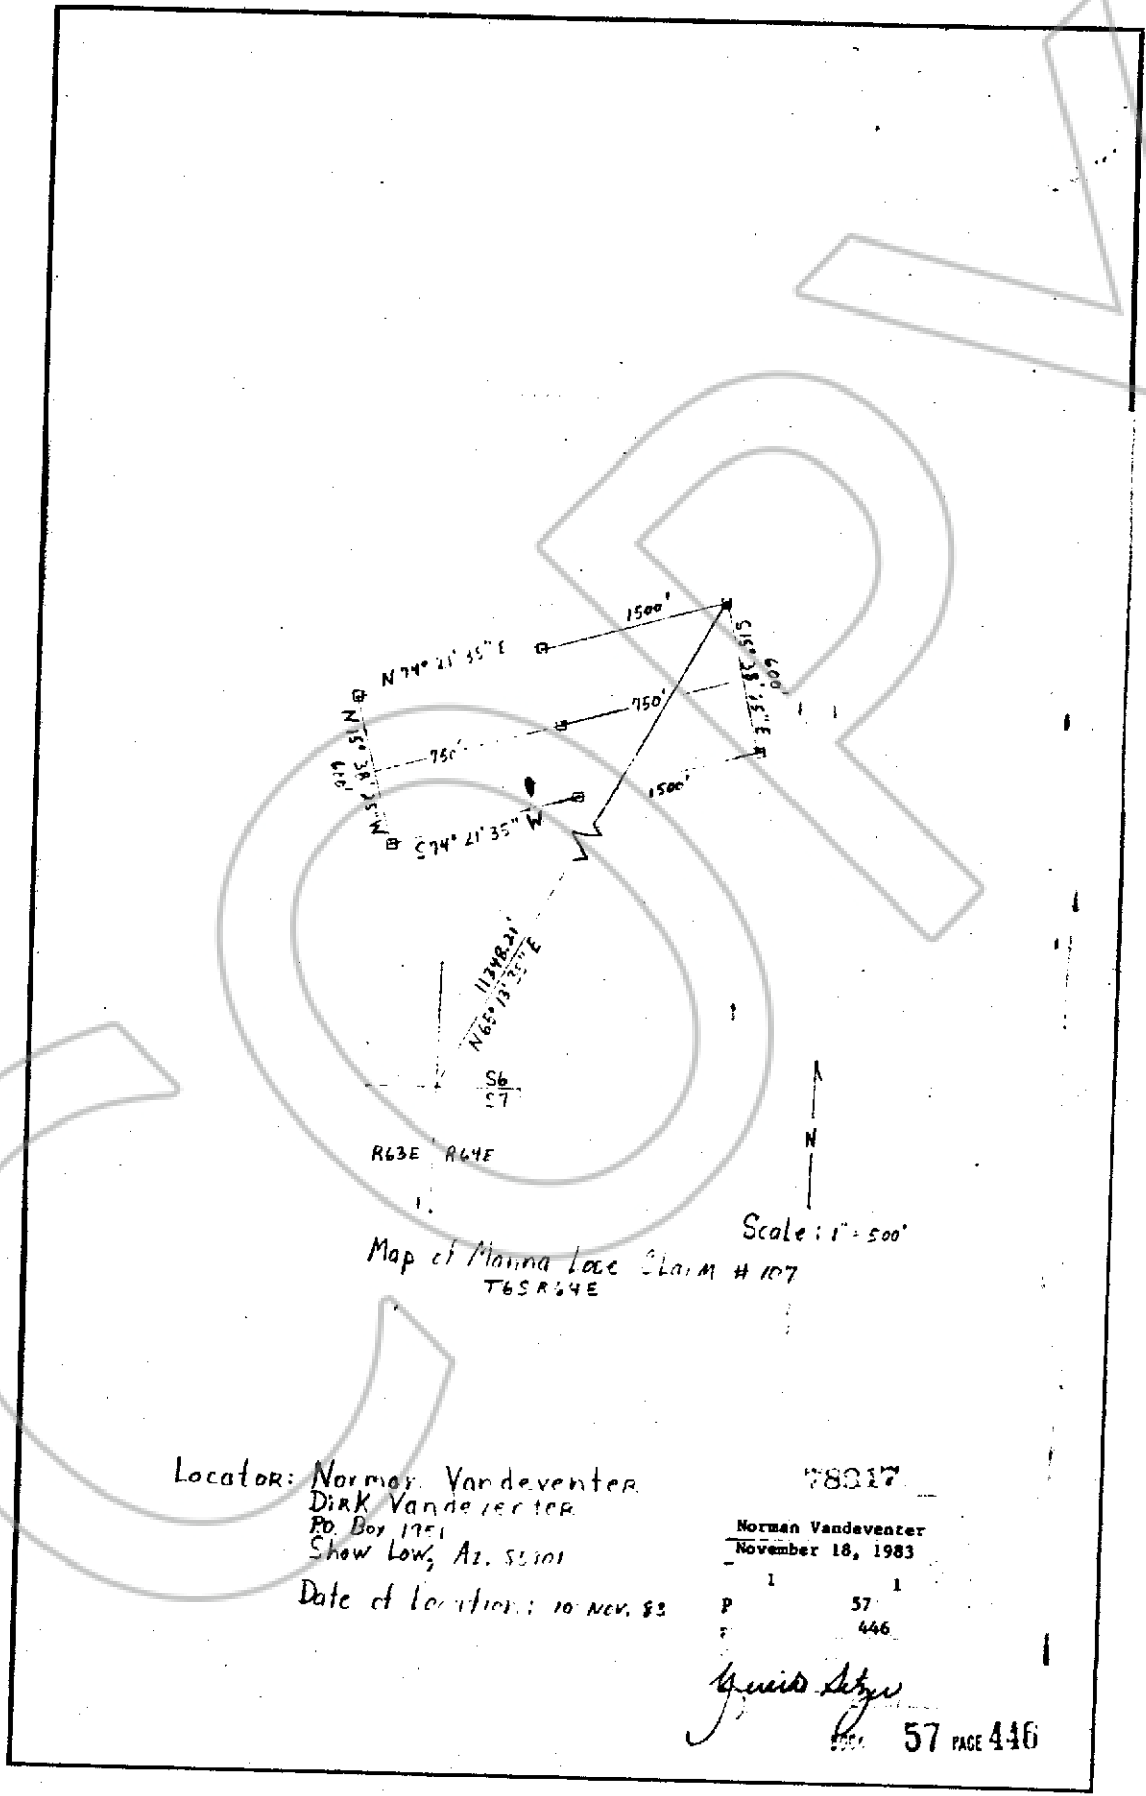

Lincoln County

R63E R64E

Scale: 1" = 500'

Map of Manna Laze Claim # 107
T6SR64E

Locator: Norman Vandeventer
Dink Vandeventer
P.O. Box 1951
Show Low, Az. 85801

Date of location: 10 Nov. 83

78017

Norman Vandeventer
November 18, 1983