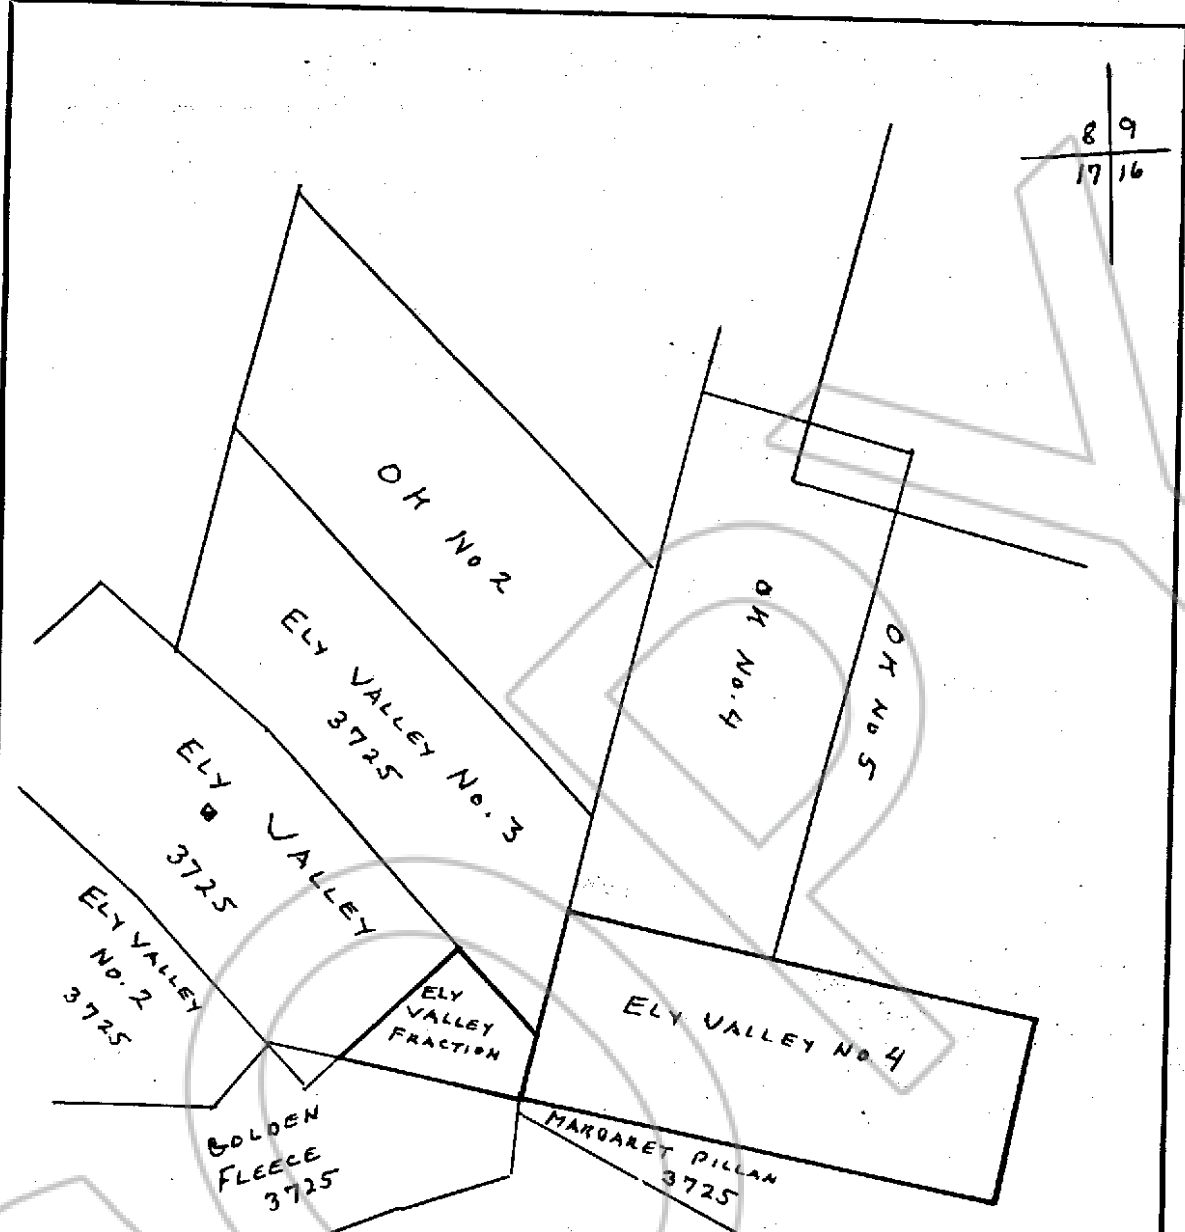

8 9
17 16

Describe here the position of the Claim Location Monument, if one is used.

Map of the ELY VALLEY FRACTION & ELY VALLEY No 4 Mining Claim

in Section 17 Township, 1N Range 67E,

in the ELY Mining District,

LINCOLN County, Nevada.

Located on the 12th day of OCT. 1980, by

ELY VALLEY MINES, INC.
Locators name and address (print or type)

% VICTOR COTTING

RIOCHE, NEVADA 89043

No. 70477

Recorded at the request of

VICTOR COTTING

at 1 min past 9 A M

in Book 40 Official Records

of LINCOLN Co., Nevada,

at Page. 675

YURIKO SETZER

County Recorder

By Sullivan O. Kelley, Deputy

BOOK