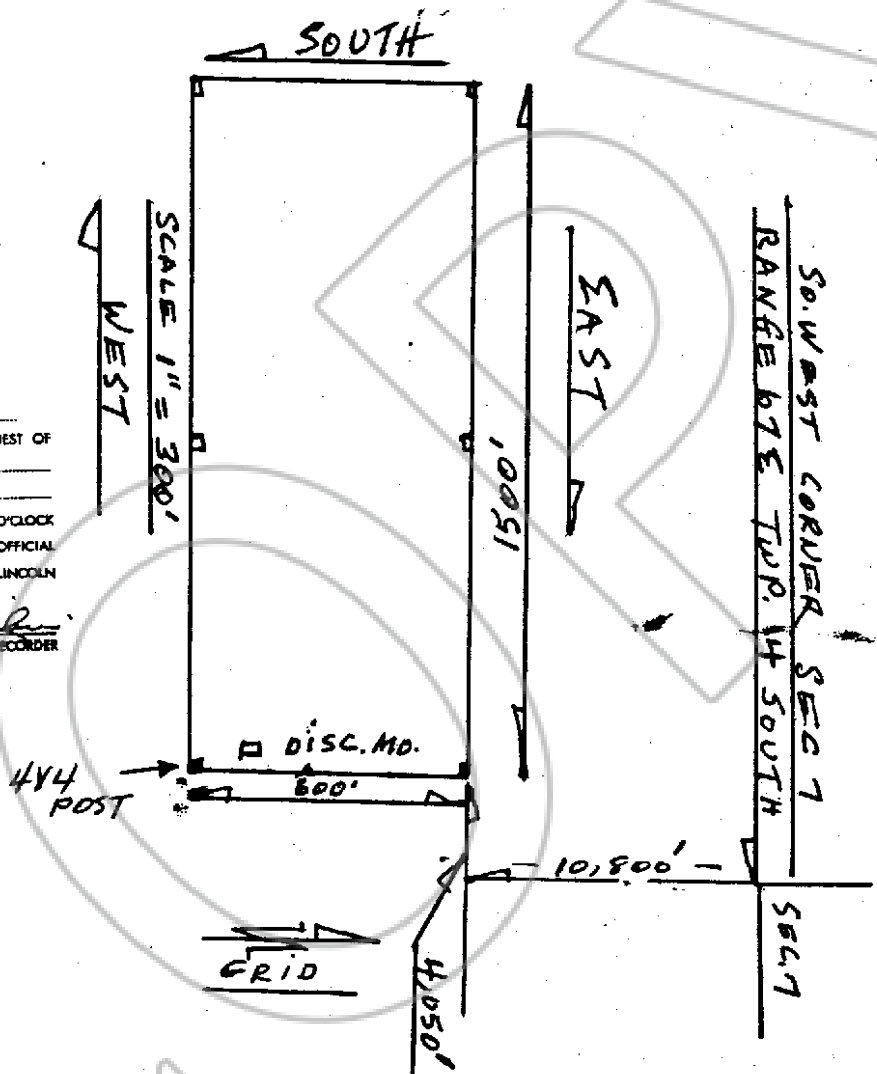

LOCATORS: LITE AGE INC.  
 2310 INDUSTRIAL ROAD  
 LAS VEGAS, NEVADA 89102  
 LOCATION DATE: NOV. 23, 1974

No. 55716  
 FILED AND RECORDED AT REQUEST OF  
 Nohn P. Hindley  
 JAN 8 1975  
 AT 1 MINUTES PAST 1 O'CLOCK  
 P.M. IN BOOK 12 OF OFFICIAL  
 RECORDS, PAGE 501 LINCOLN  
 COUNTY NEVADA.  
*[Signature]*  
 COUNTY RECORDER

MAP OF LITE AGE #5 PLACER CLAIM  
 CONSISTING OF 70 ACRES - LOCATED  
 JUST WEST OF MEADOW VALLEY WASH  
 ROAD APP. 2 1/2 MILES SOUTH OF THE  
 TOWN OF CALIENTE - IN TOWNSHIP  
 37 SOUTH - RANGE 66 EAST (SECTION  
 UNMARKED).