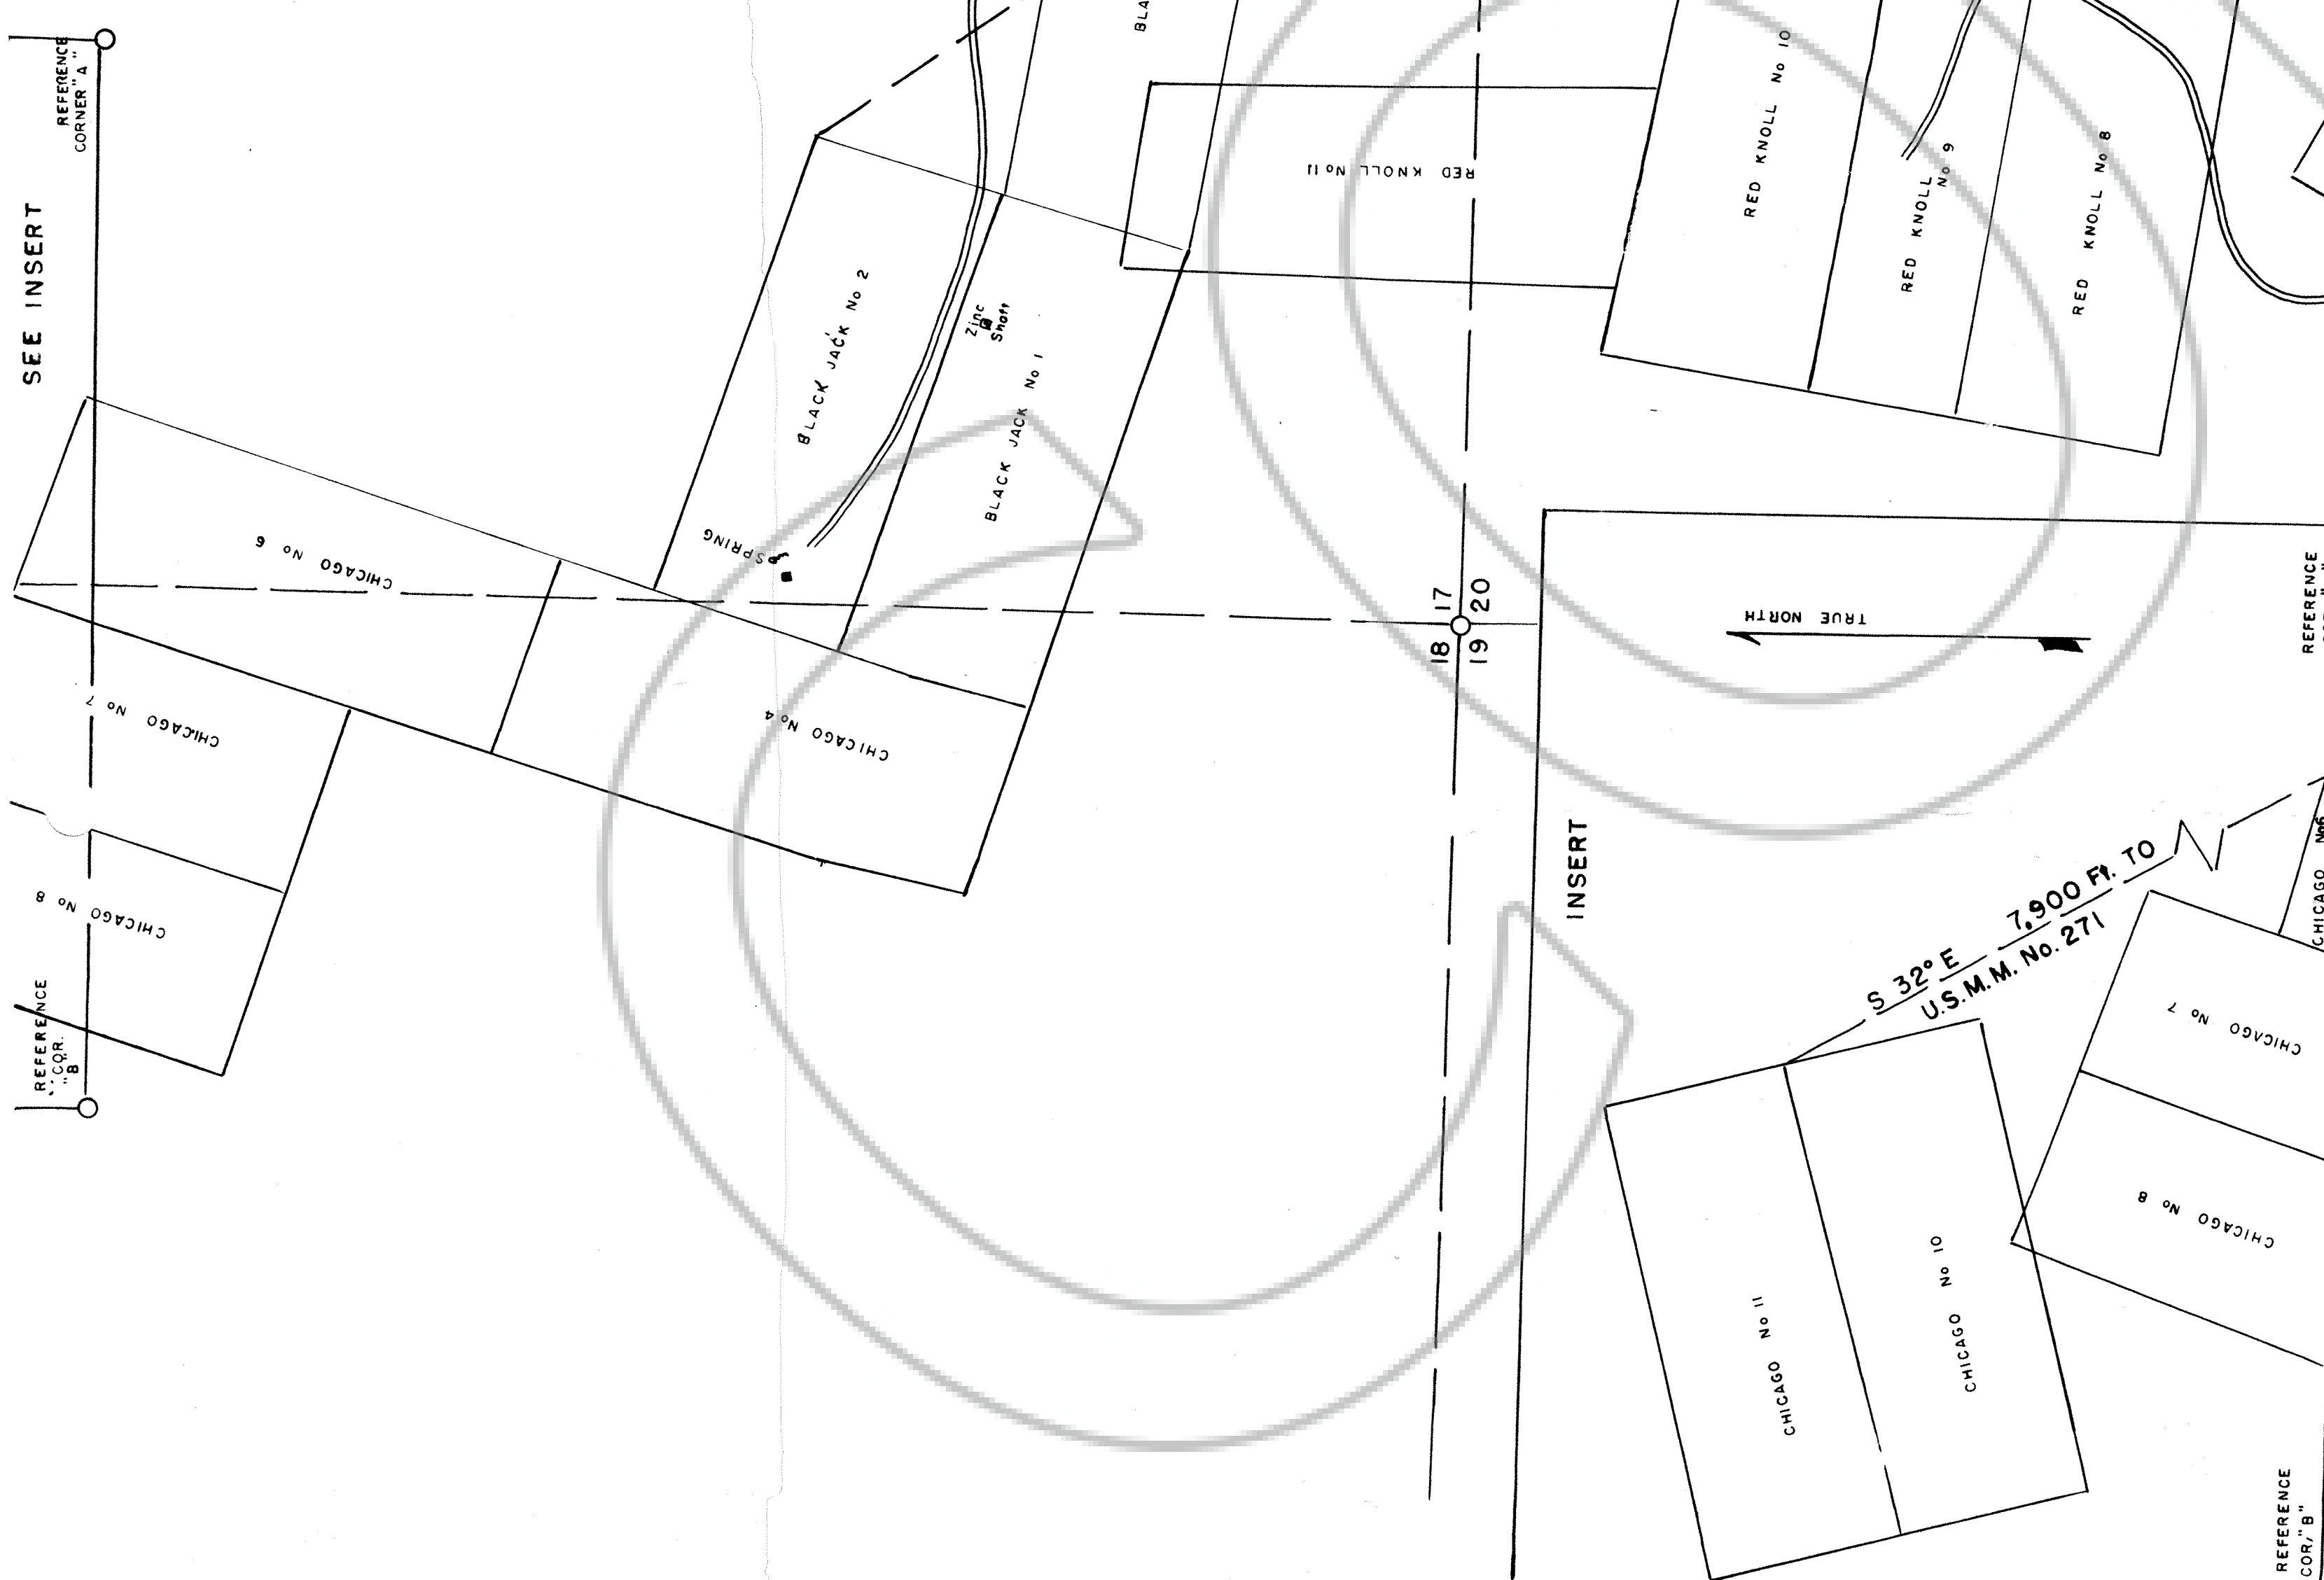

FREIBERG MINING DISTRICT
LINCOLN COUNTY NEVADA

SCALE 1" = 400'
JUNE 1972
BY L.K. REQUA

TWP. 17N, R. 57E, M.D. 88M.

No. 51900
FILED AND RECORDED AT REQUEST OF
M. H. KLAZE
APR 10 1972
AT ... MINUTES PAST ... O'CLOCK
... M IN BOOK ... OF OFFICIAL
RECORDS, PAGE 614 LINCOLN
COUNTY, NEVADA.
Lincoln County Recorder