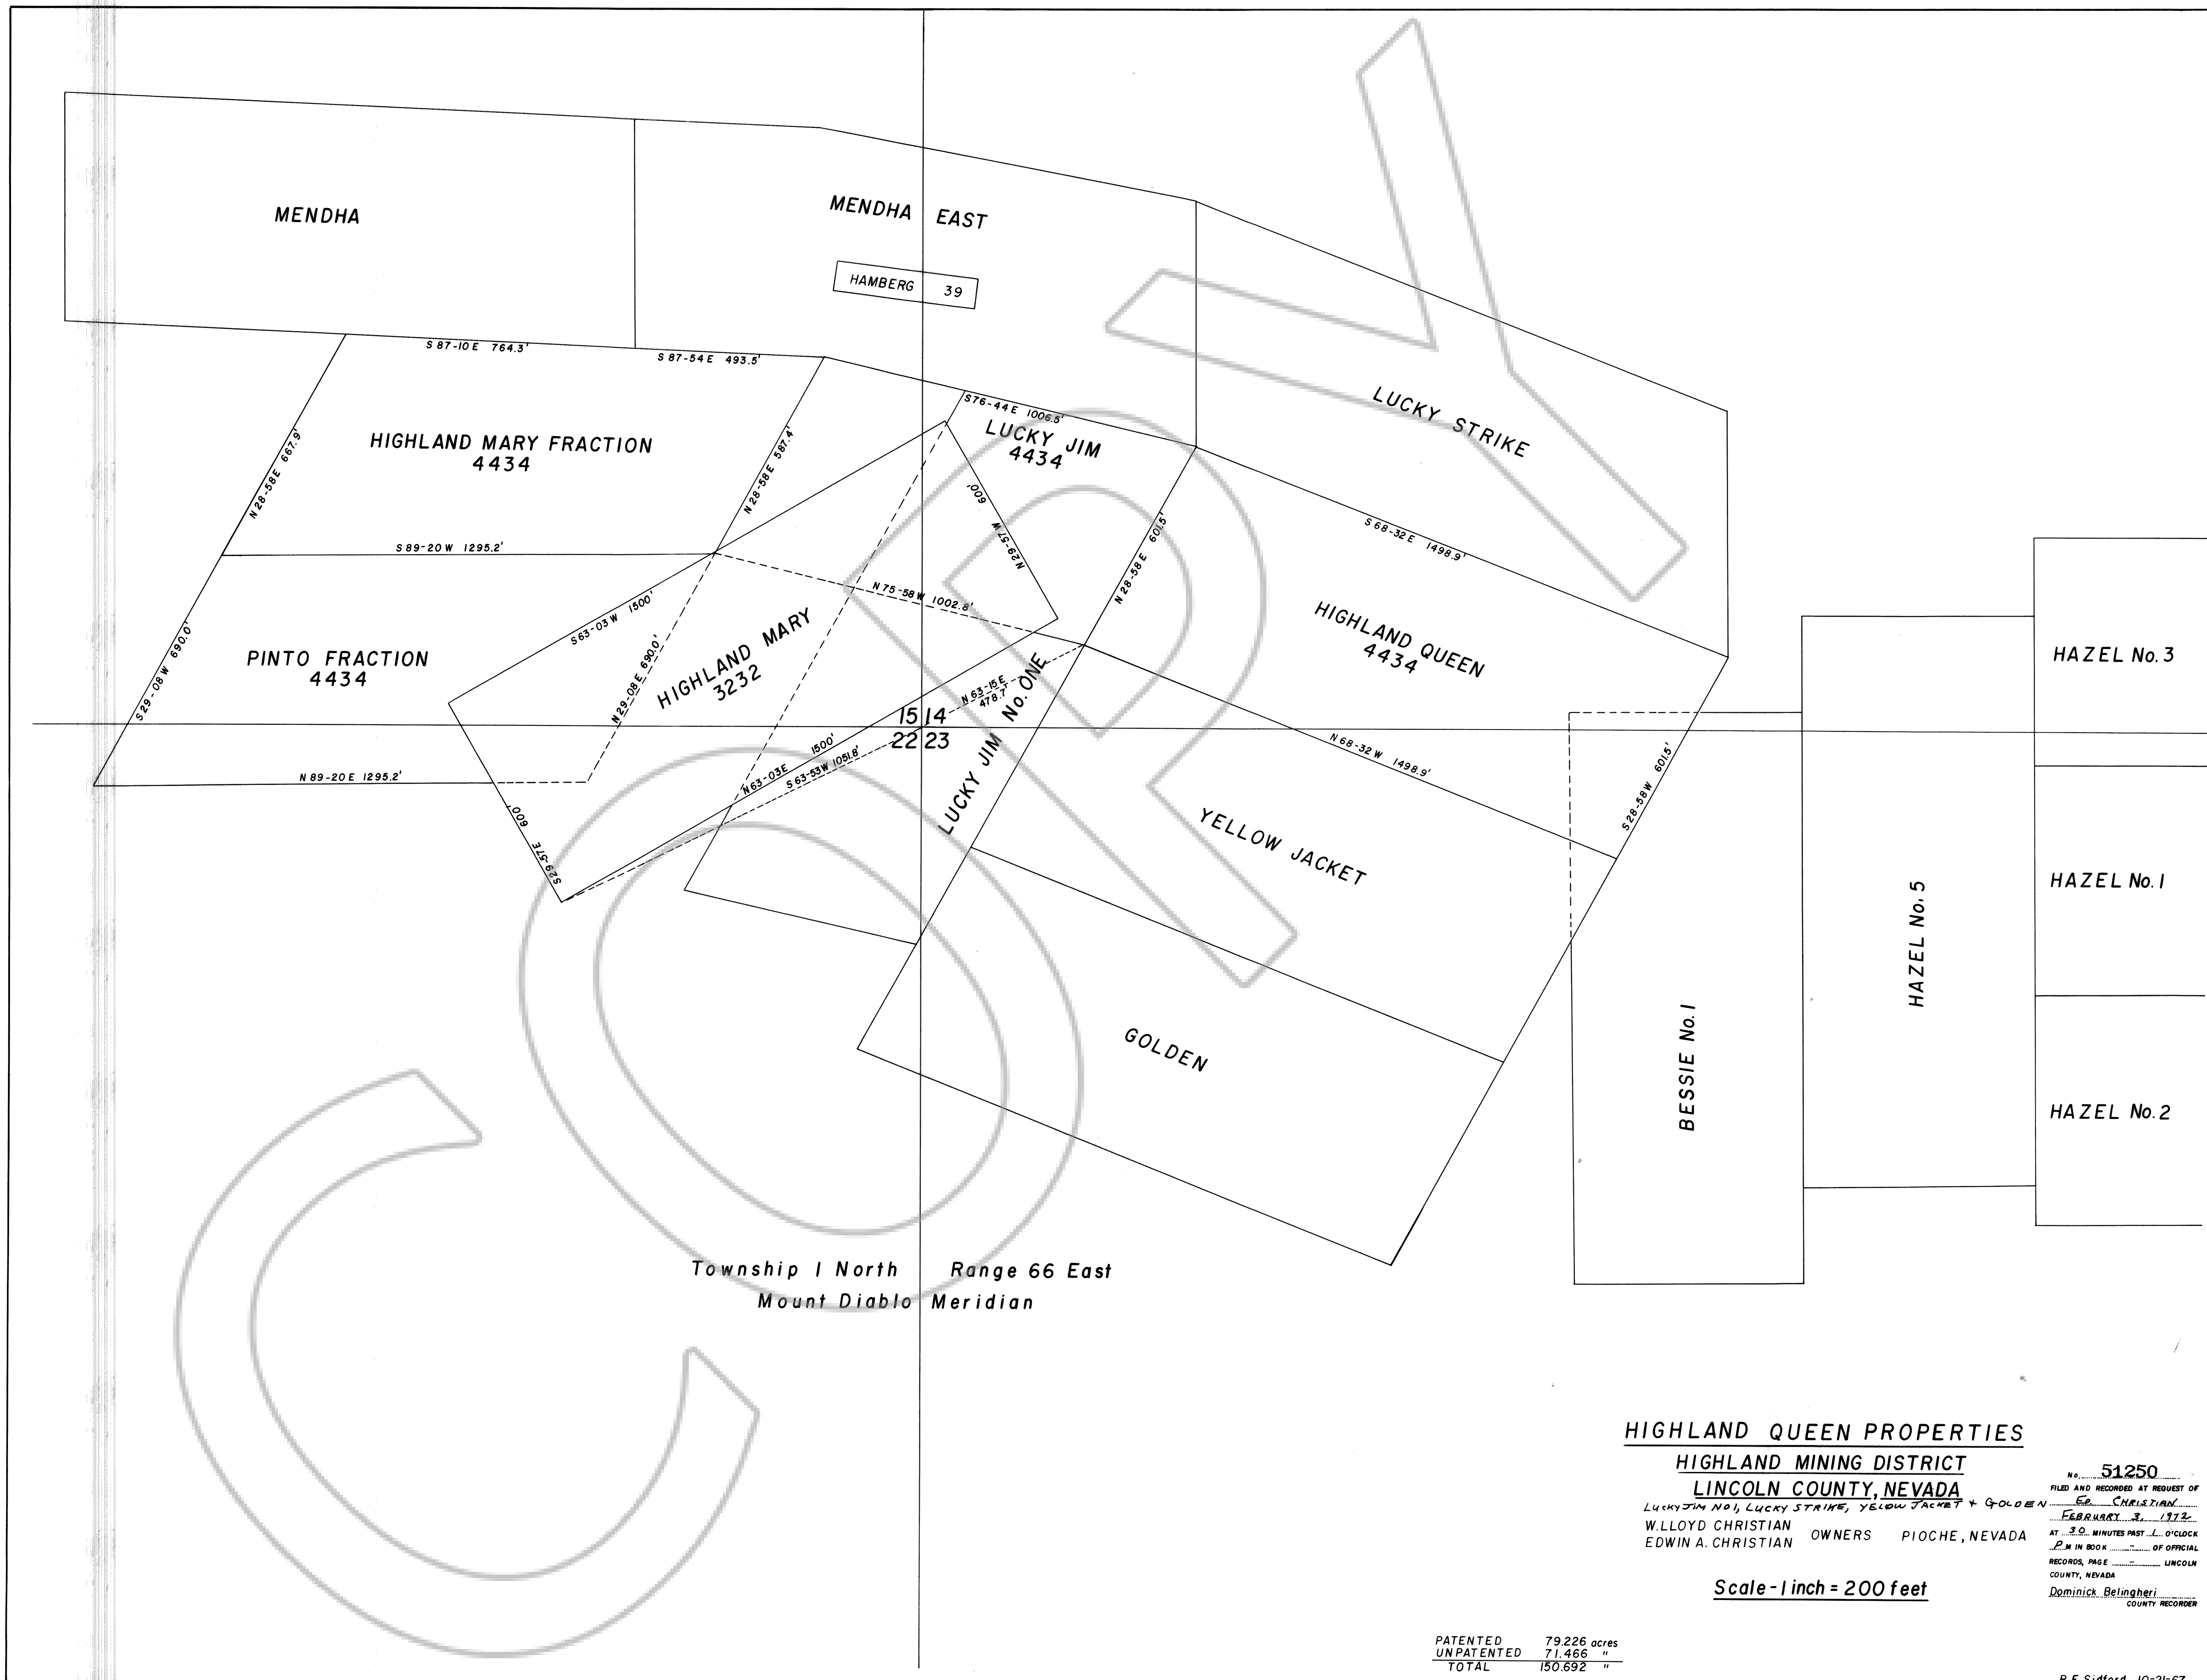

Township 1 North Range 66 East
 Mount Diablo Meridian

HIGHLAND QUEEN PROPERTIES

HIGHLAND MINING DISTRICT
 LINCOLN COUNTY, NEVADA

FILED AT REQUEST OF
 ED. CHRISTIAN
 FEBRUARY 3, 1972
 AT 30 MINUTES PAST 1 O'CLOCK
 P.M. IN BOOK OF OFFICIAL
 RECORDS, PAGE OF OFFICIAL
 COUNTY, NEVADA

W.LLOYD CHRISTIAN OWNERS
 EDWIN A. CHRISTIAN PIOCHE, NEVADA

Scale - 1 inch = 200 feet

PATENTED 79.226 acres
 UNPATENTED 71.466 "
 TOTAL 150.692 "

HAMBERG 39

MENDHA

MENDHA EAST

HIGHLAND MARY FRACTION 4434

PINTO FRACTION 4434

HAZEL No. 5

HAZEL No. 3

HAZEL No. 1

HAZEL No. 2

Township 1 North Range 66 East
Mount Diablo Meridian

HIGHLAND QUEEN PROPERTIES
HIGHLAND MINING DISTRICT
LINCOLN COUNTY, NEVADA

No. 51250
 FILED AND RECORDED AT REQUEST OF
 ED. CHRISTIAN
 LUCKY JIM No. 1, LUCKY STRIKE, YELLOW JACKET + GOLDEN
 FEBRUARY 3, 1972
 AT 30 MINUTES PAST 1 O'CLOCK
 P.M. IN BOOK OF OFFICIAL
 RECORDS, PAGE OF OFFICIAL
 COUNTY, NEVADA
 Dominick Belingheri
 COUNTY RECORDER

Scale - 1 inch = 200 feet

PATENTED	79.226	acres
UNPATENTED	71.466	"
TOTAL	150.692	"